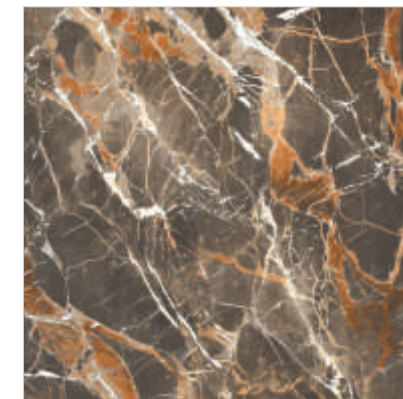

CANVAS BROWN 

COTTA GREEN 

COTTA BROWN 

BLACK POTRO 

COTTA GREEN 

COTTA BROWN 

BLACK POTRO 

DIGITAL
GLAZED
VITRIFIED TILES