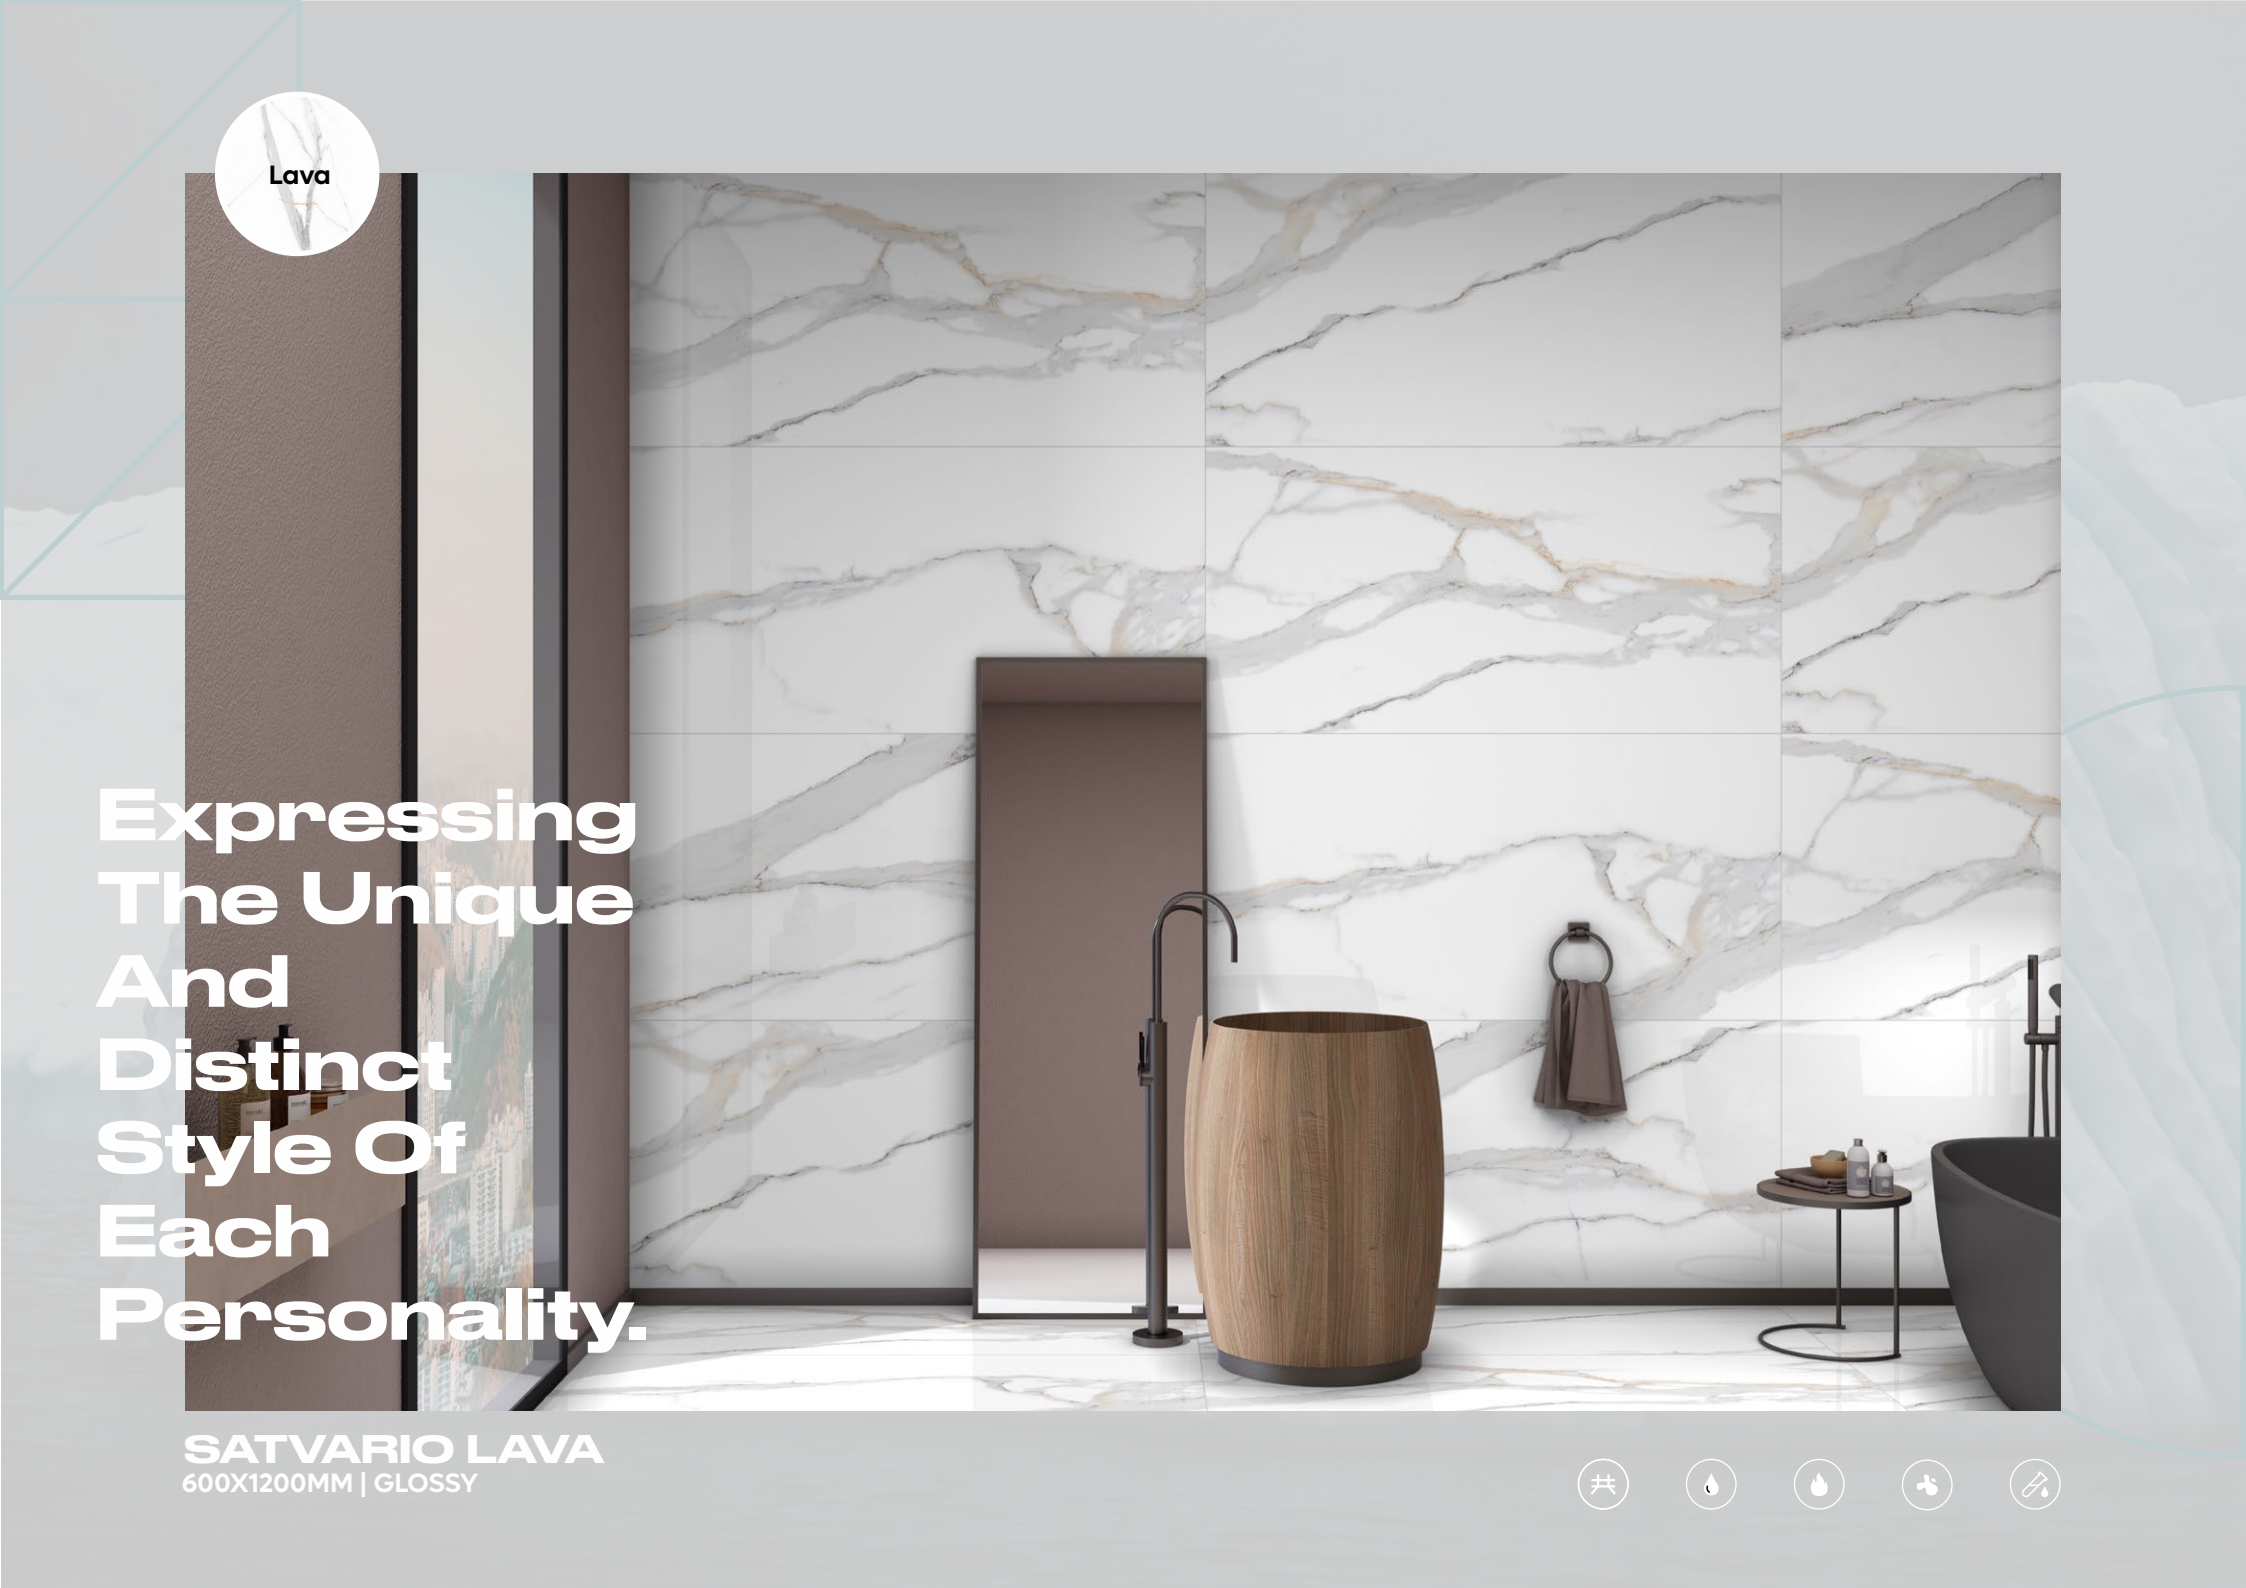

**Expressing
The Unique
And
Distinct
Style Of
Each
Personality.**

SATVARIO LAVA
600X1200MM | GLOSSY