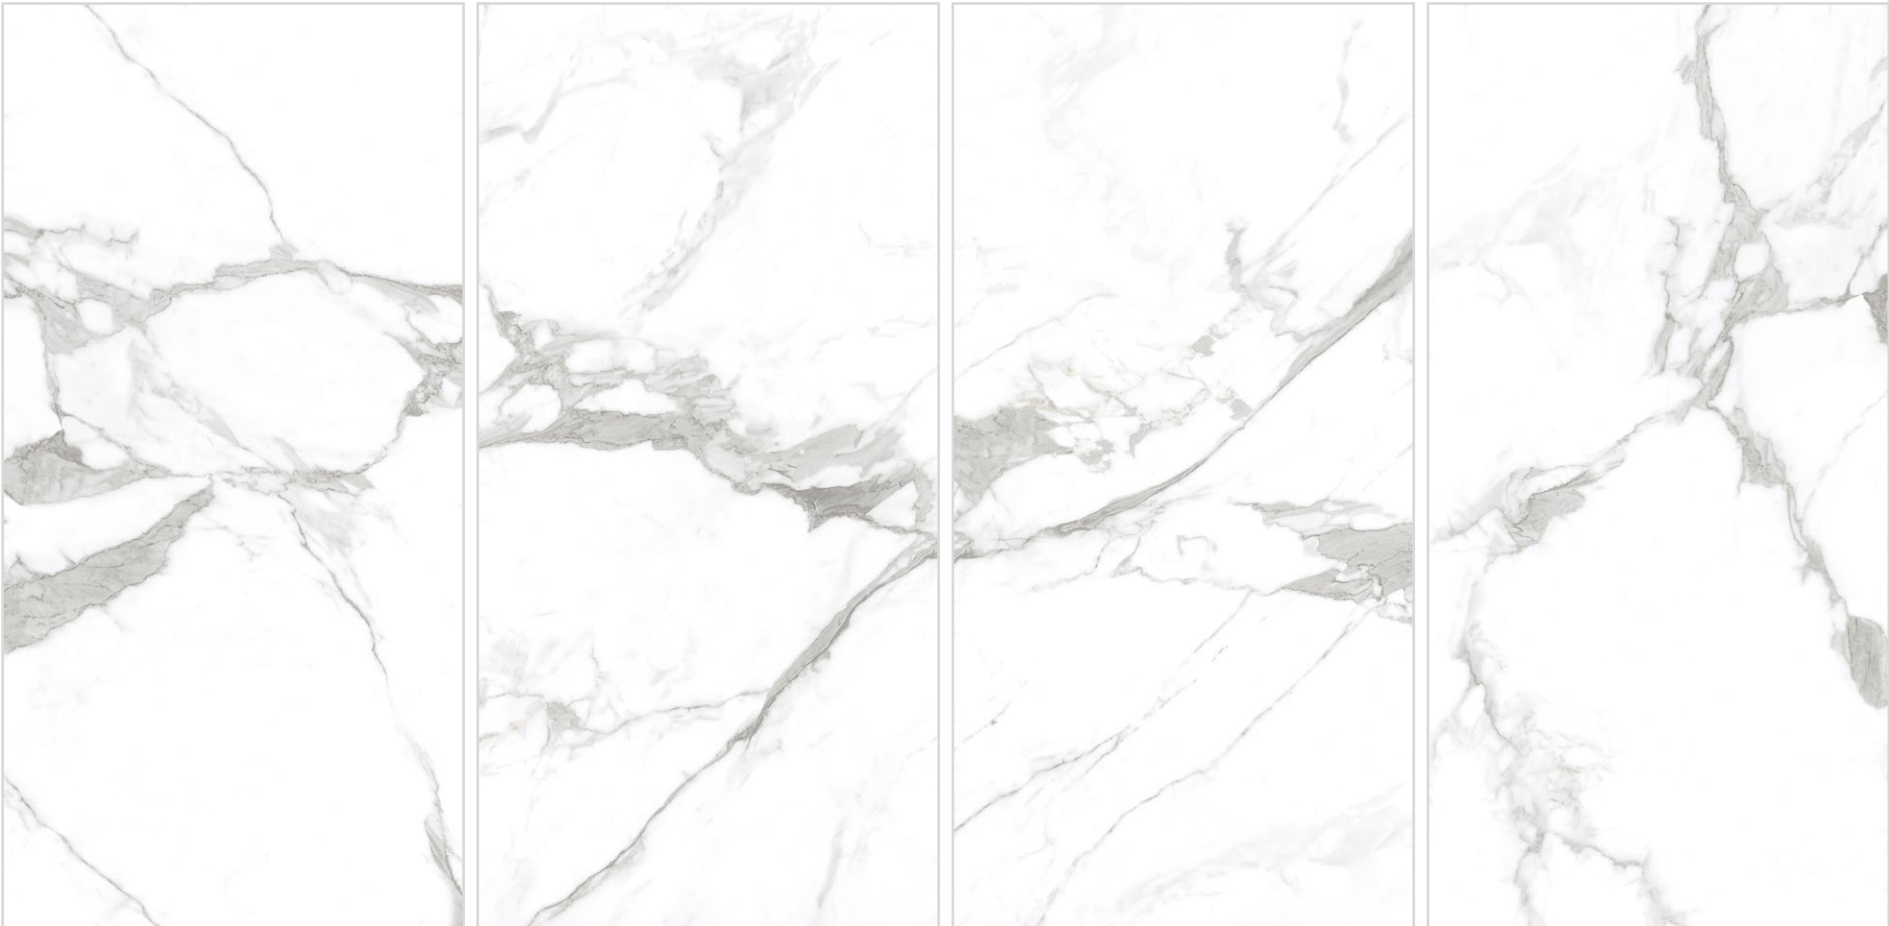

SATUARIO SUPRIM

600X1200MM

Glossy

4

STATUARIO COLLECTION

**Perfect
Addition
For Any
Space.**