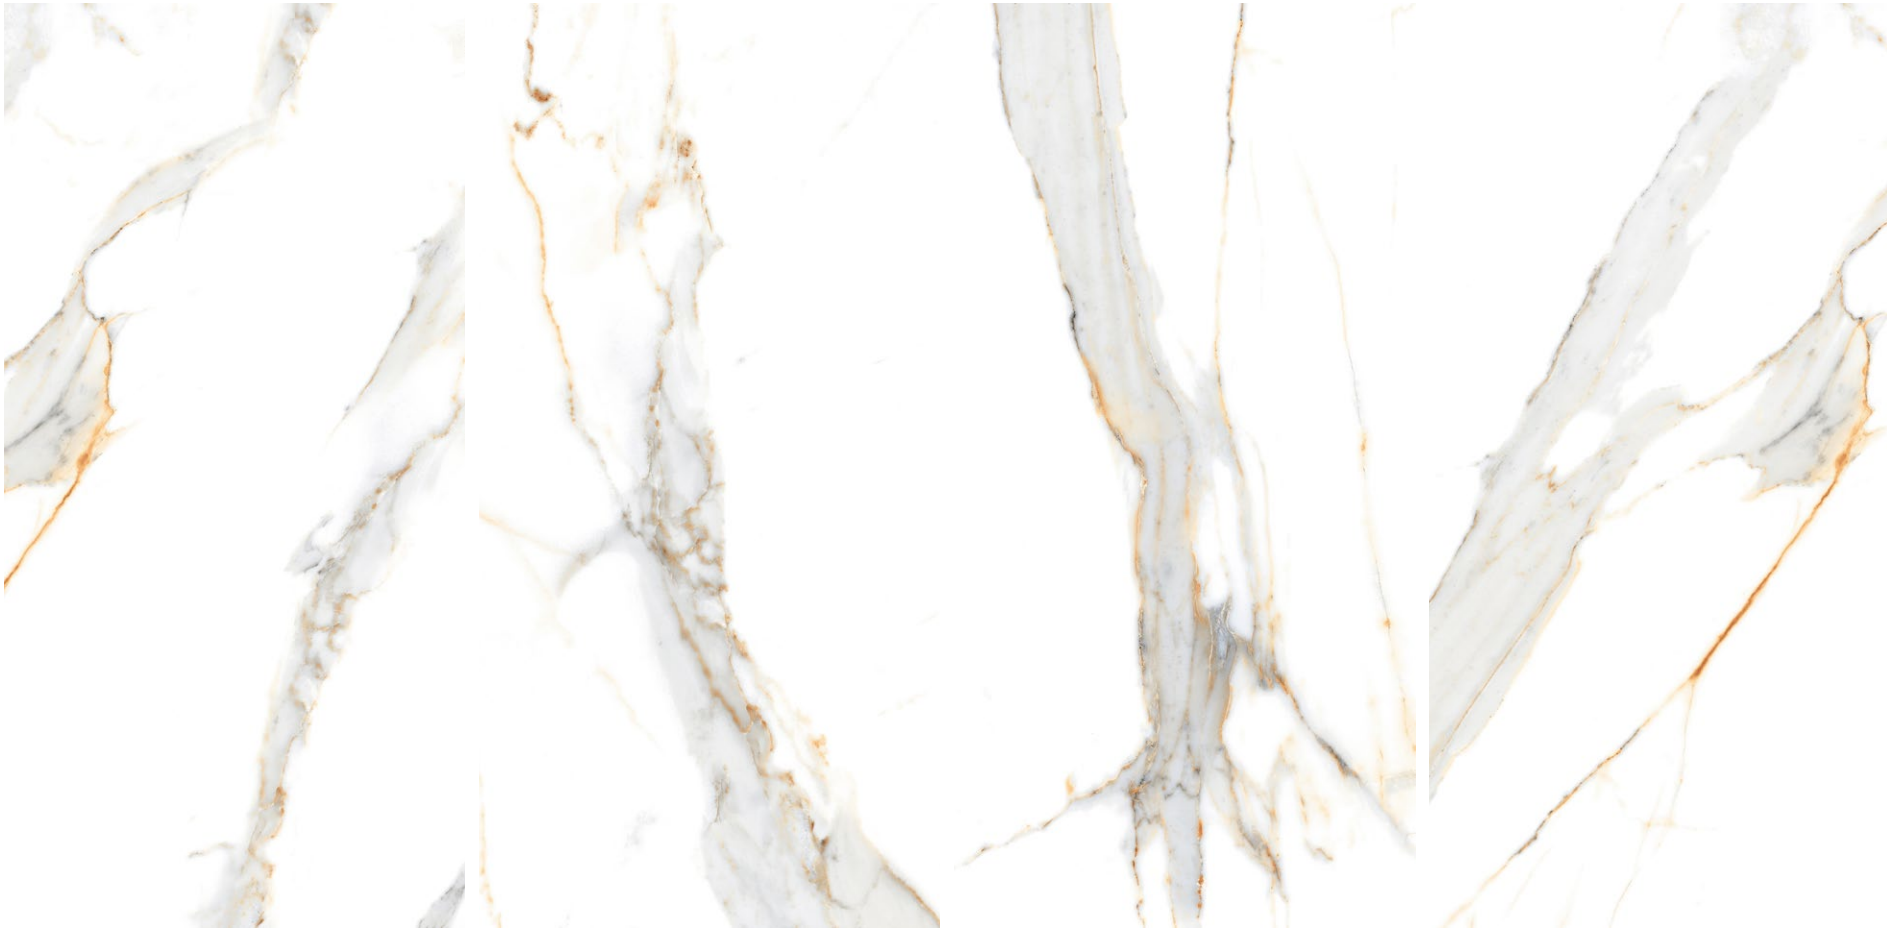

PACIFIC BIANCO

600X1200MM

Glossy

4

**STATUARIO
COLLECTION**

**Elegant,
Modern,
And
Stylish.**