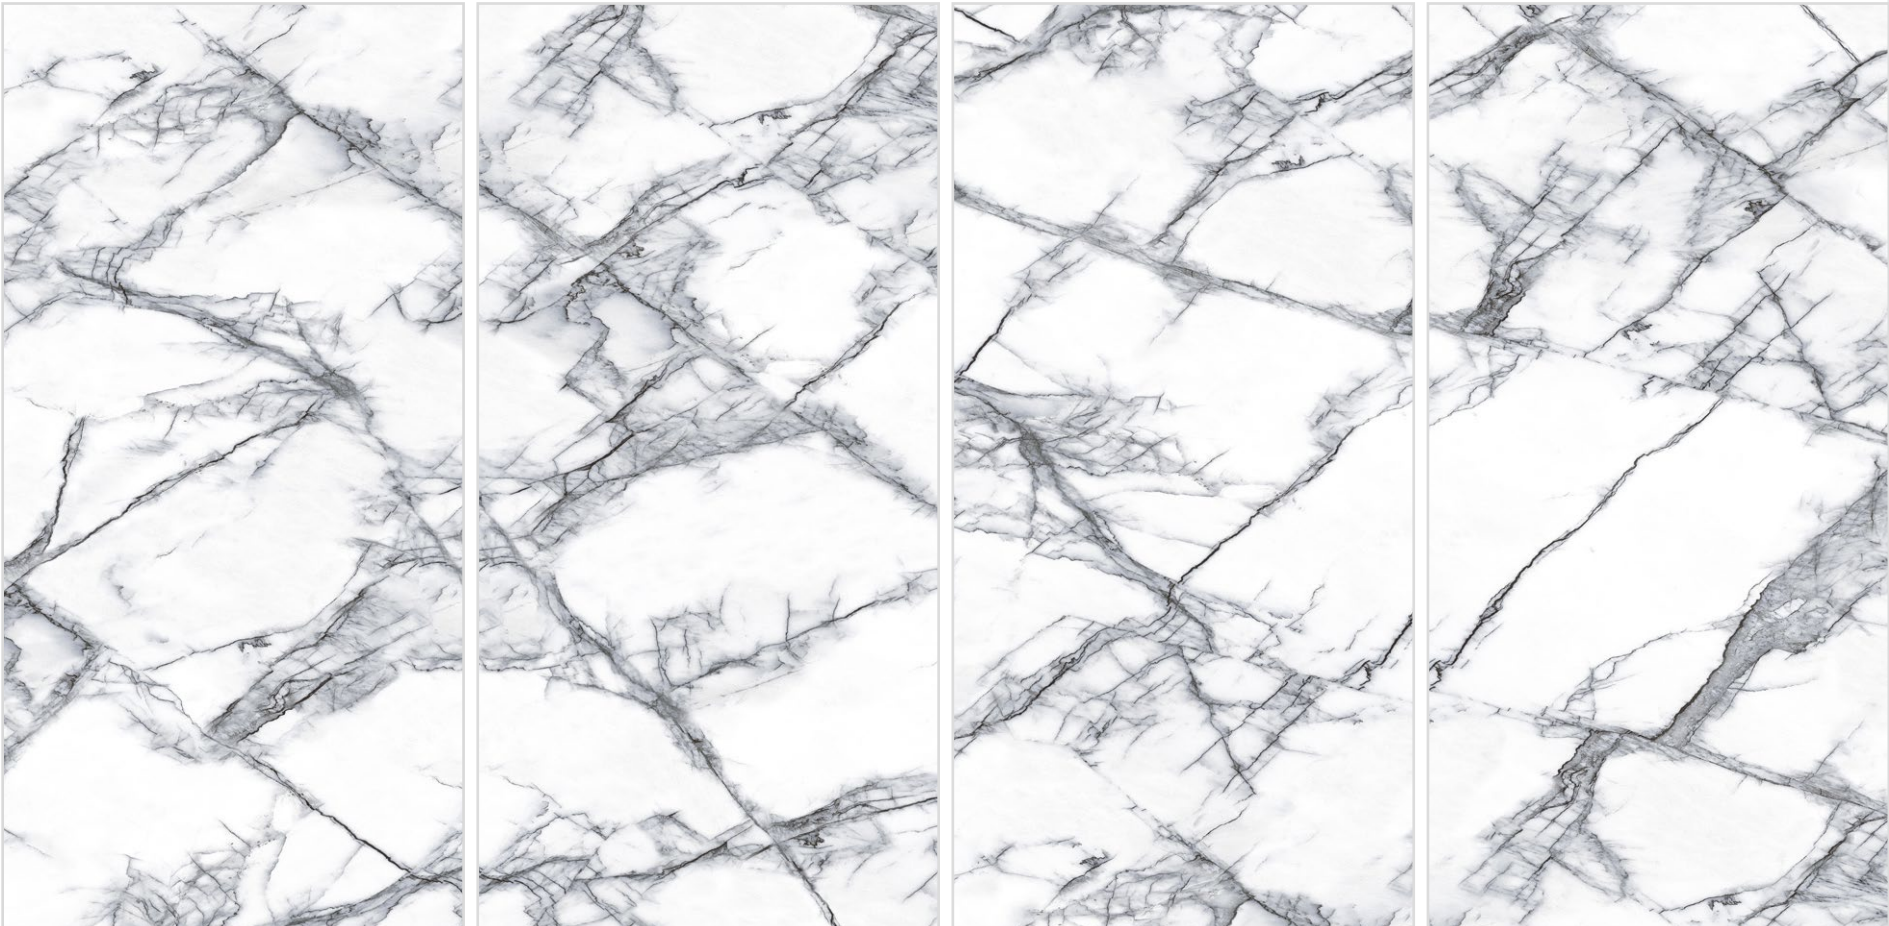

4

STATUARIO
COLLECTION

Limitless
Ideas
And
Creativity.

White

**Essential
Lines
And A
Contemporary
Soul.**

SAHARA WHITE
600X1200MM | GLOSSY

HORISON

SAHARA WHITE