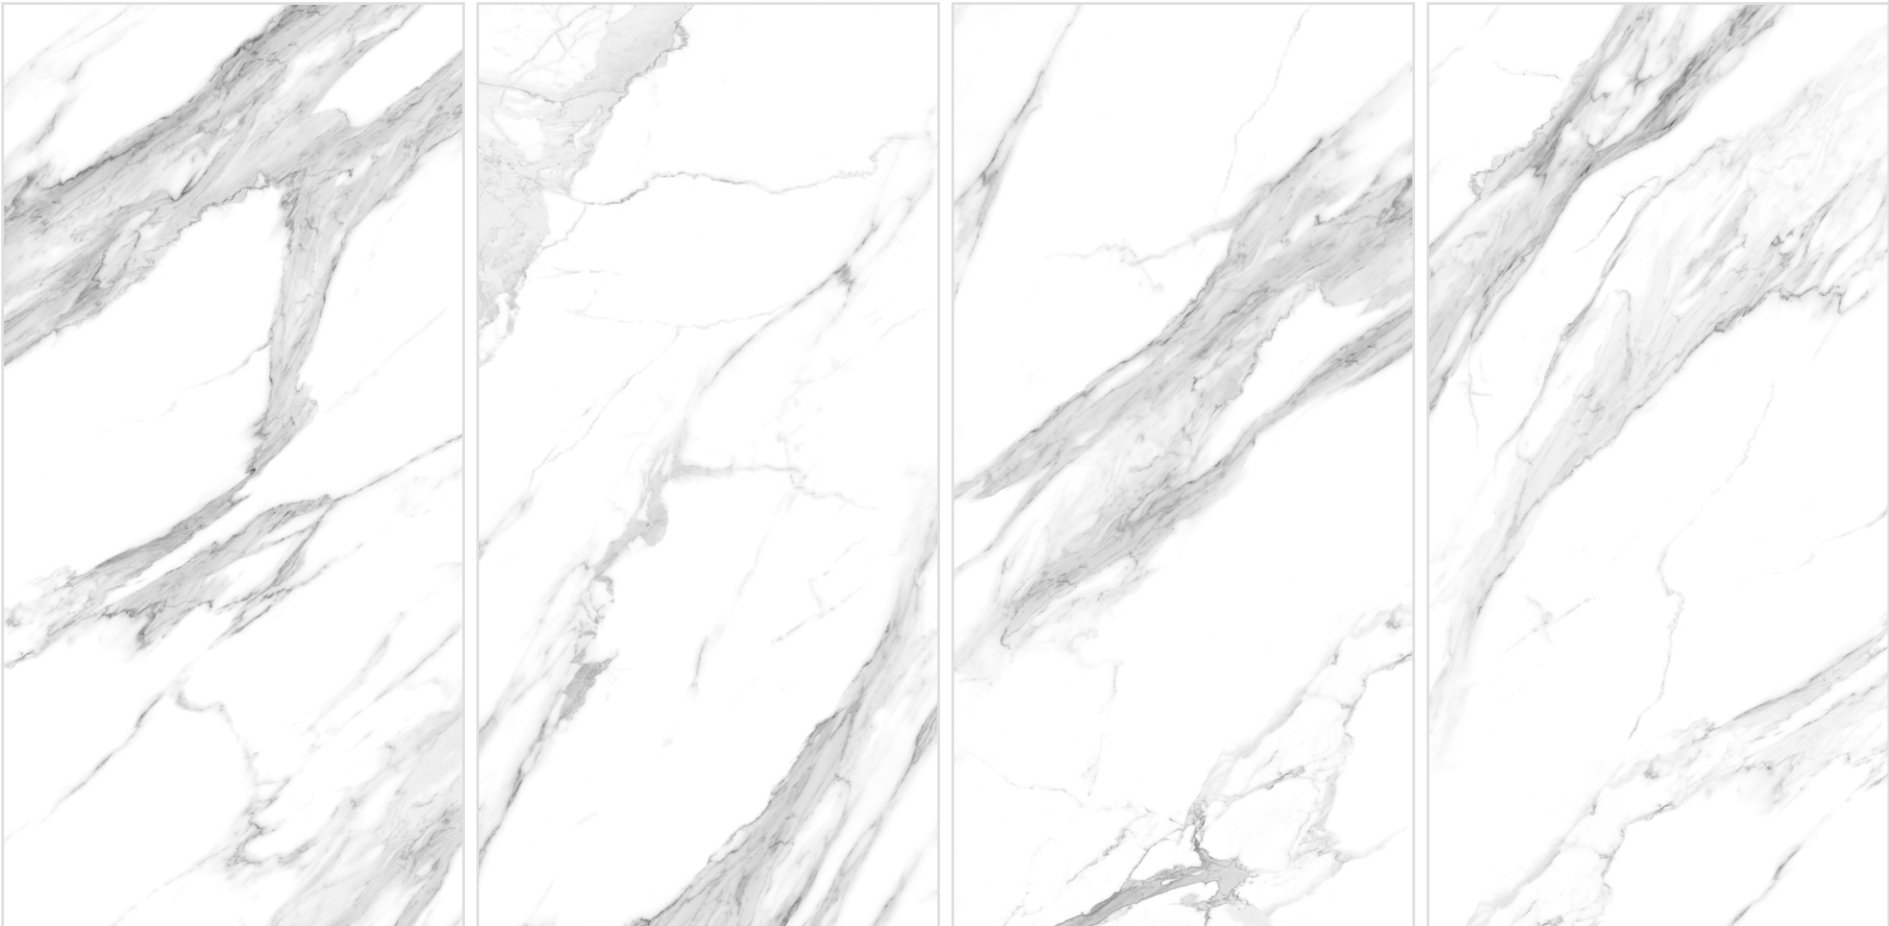

Refined
Aesthetics
And
Creative
Freedom.

VIBRANIUM MINT
600X1200MM | GLOSSY

VIBRANIUM MINT

VIBRANIUM MINT

600X1200MM

Glossy

4

STATUARIO
COLLECTION