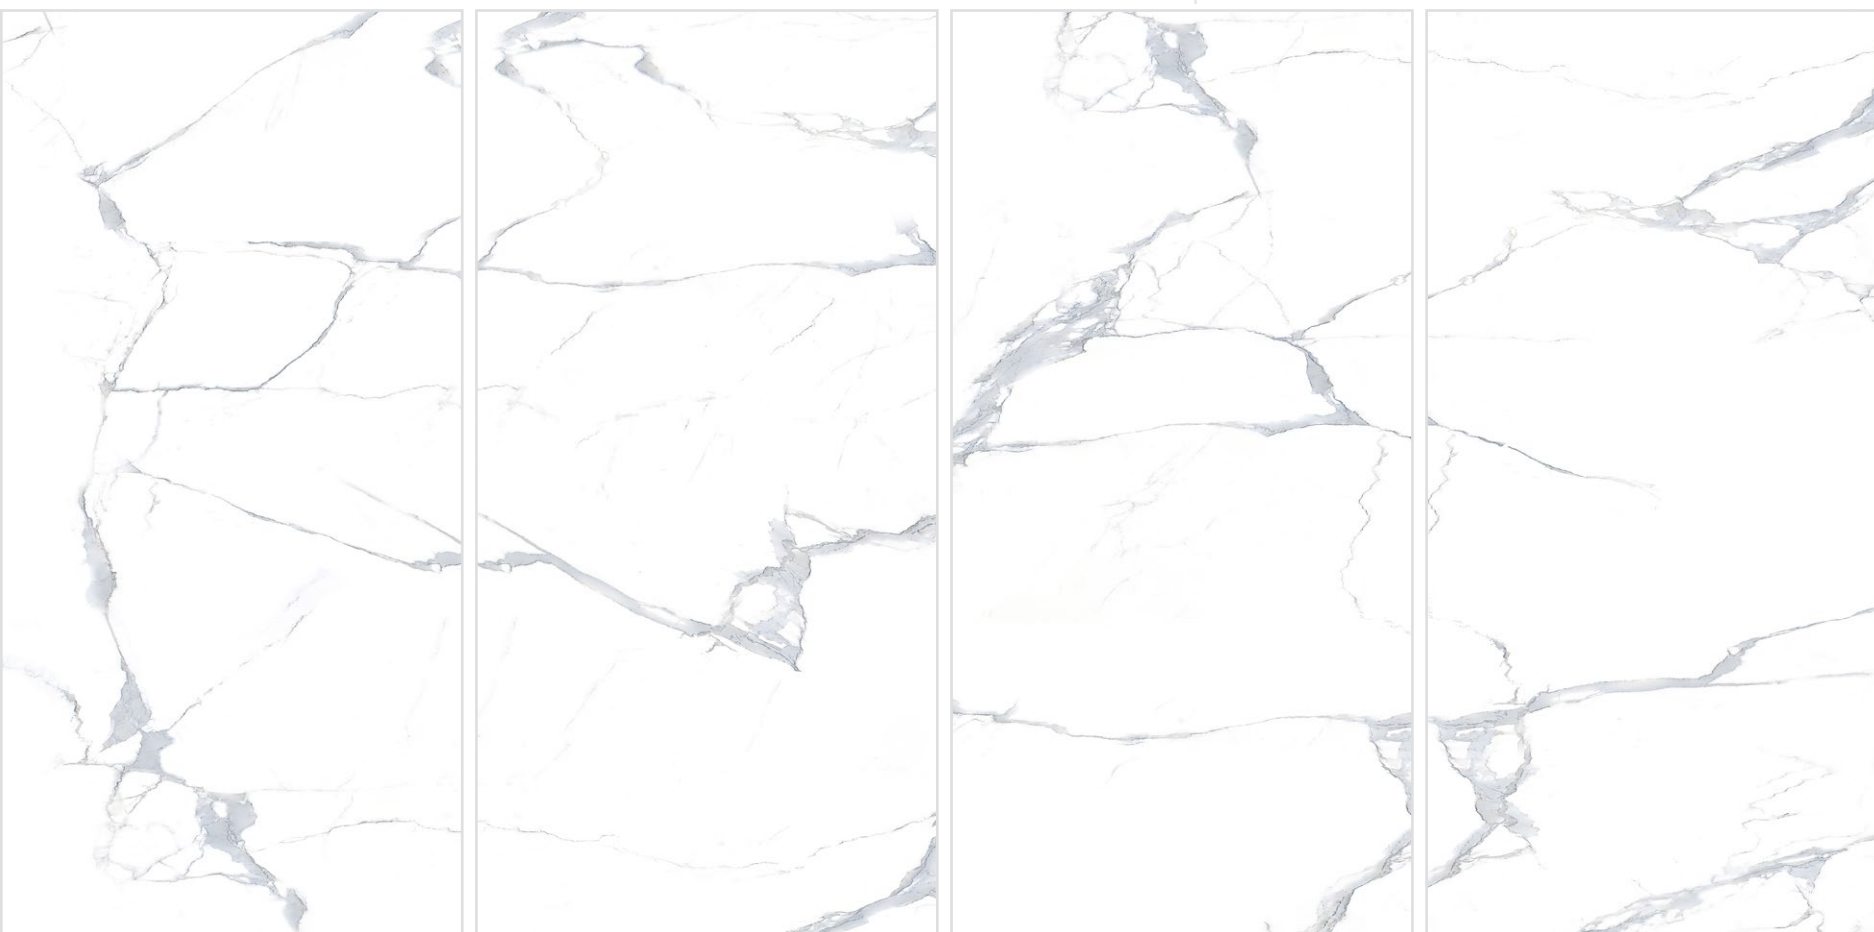

**Adds
A
Unique
Character
To
Any Room.**

SATUARIO GREY
600X1200MM | GLOSSY

SATUARIO GREY

600X1200MM

 Glossy

 4

**STATUARIO
COLLECTION**

**Inspired
By
Nature.**