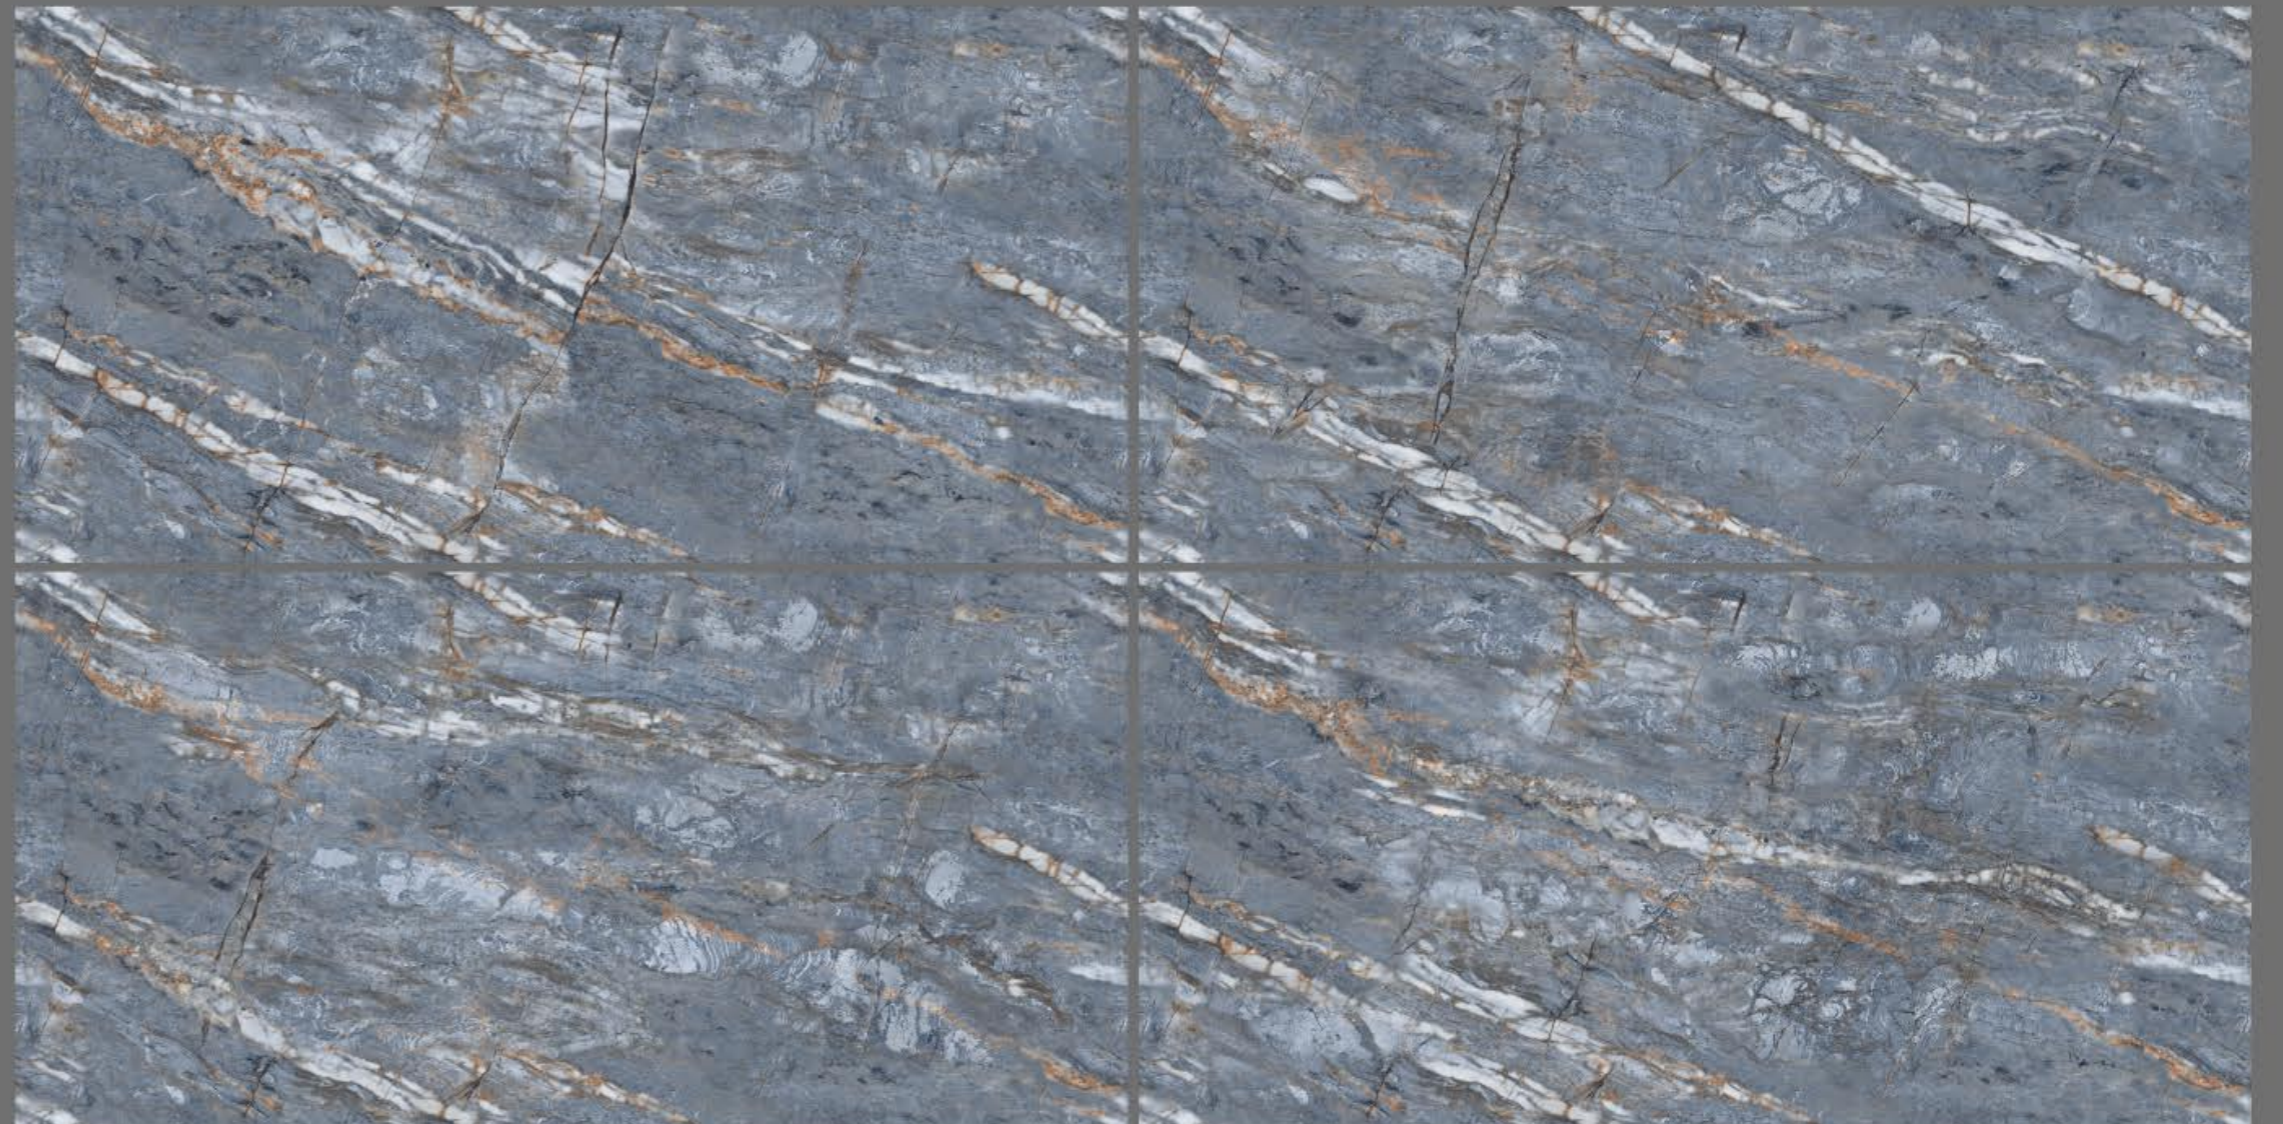

Size :
600x1200 MM

Finish
Glossy

GVT & PGVT
SKYTOUCH BLUE

Size :
600x1200 MM

Finish
Glossy

GVT & PGVT
SKYTOUCH GREY

Size :
600x1200 MM

Finish
Glossy