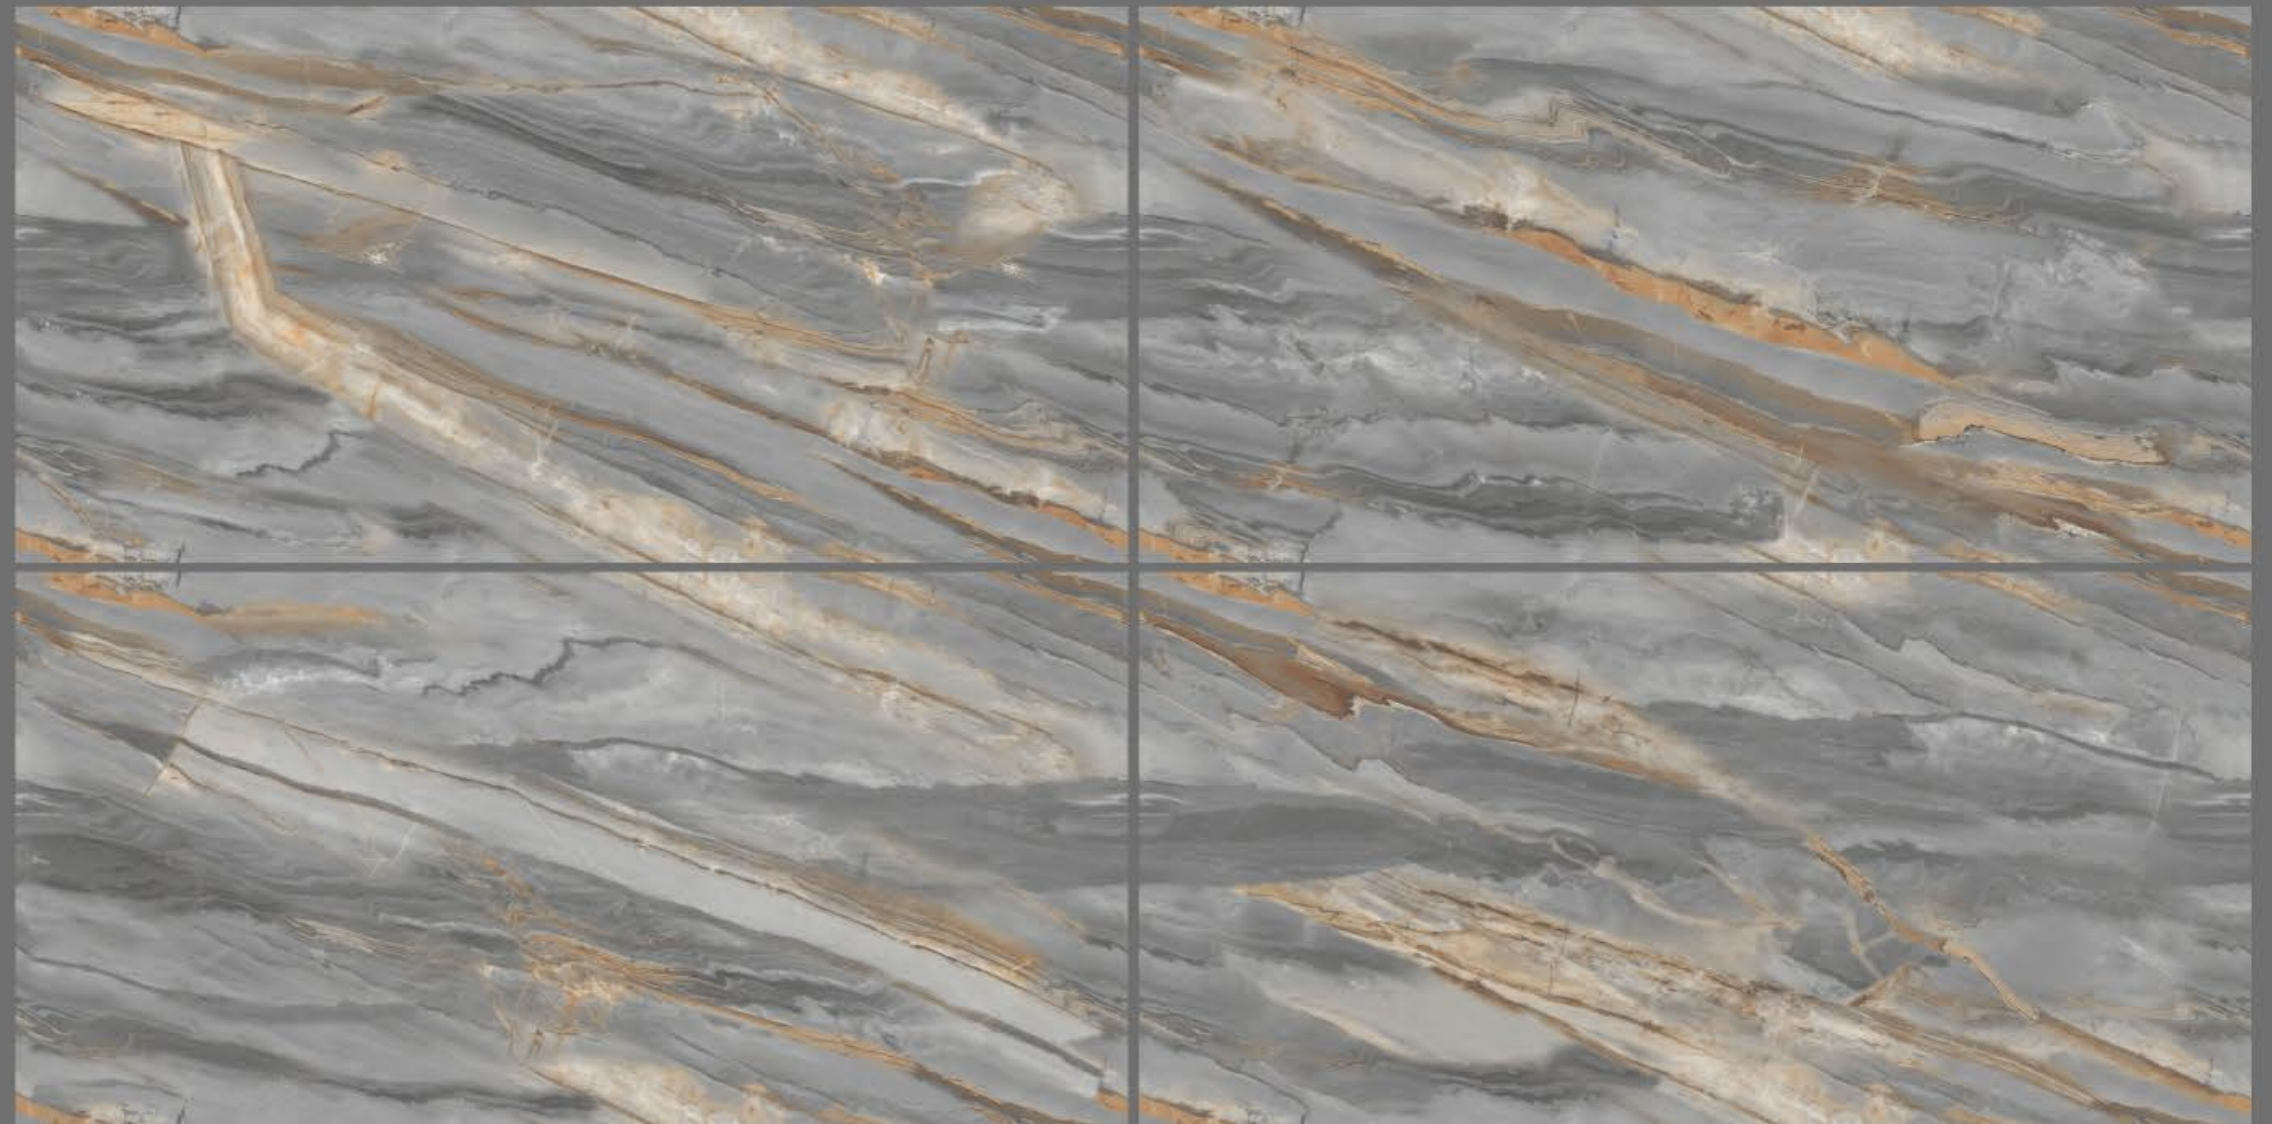

**GVT & PGVT
INDIANA**

**Size :
600x1200 MM**

**Finish
Glossy**

GVT & PGVT
LAFAYETTE OCRE

Size :
600x1200 MM

Finish
Glossy

GVT & PGVT
LICEO BIANCO

Size :
600x1200 MM