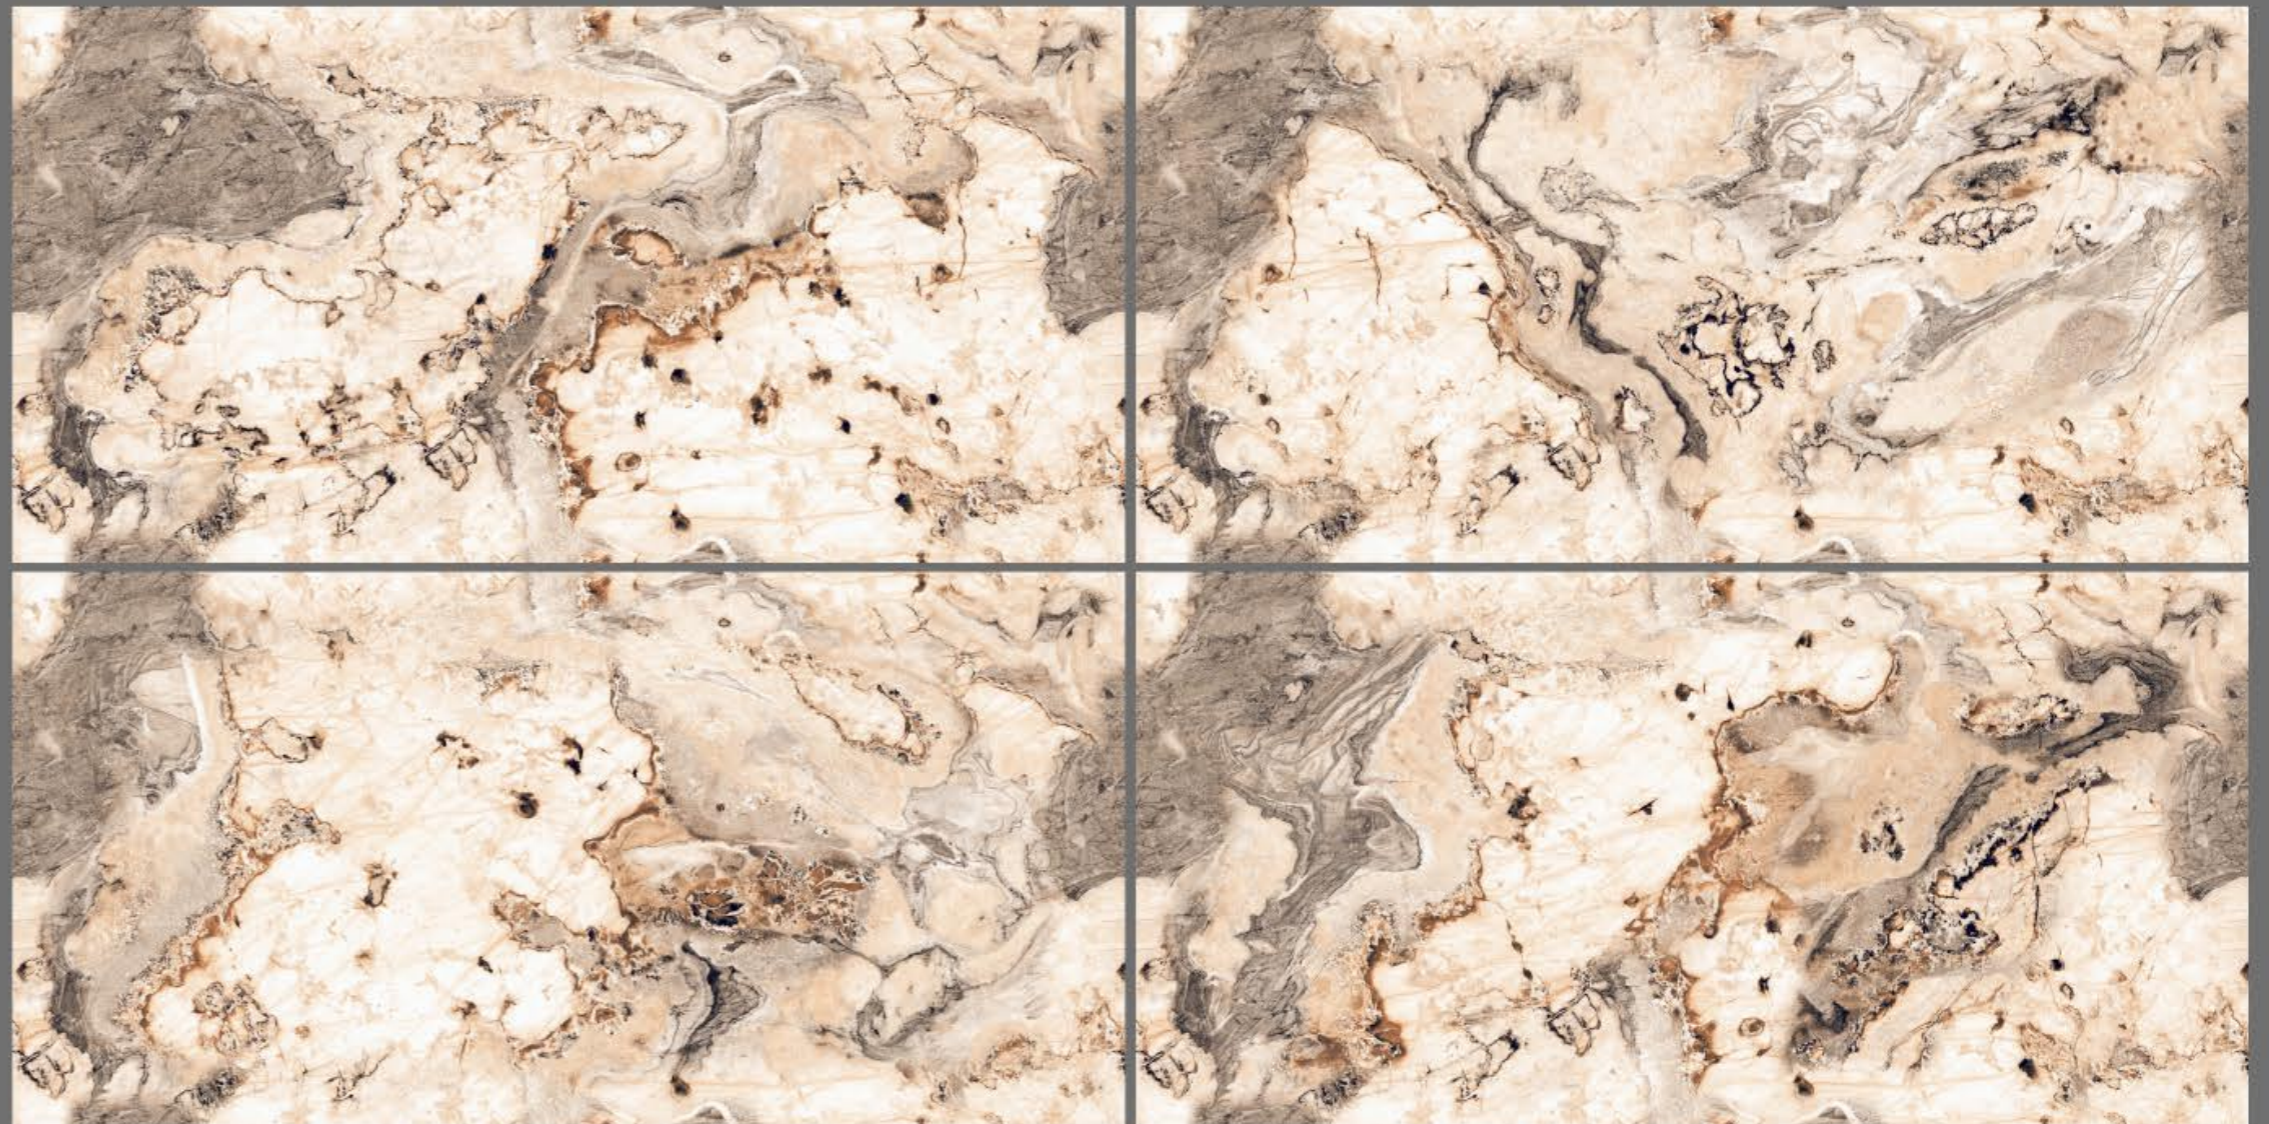

**GVT & PGVT
INDIANA**

**Size :
600x1200 MM**

**Finish
Glossy**

GVT & PGVT
LAFAYETTE OCRE

Size :
600x1200 MM

Finish
Glossy

GVT & PGVT
LICEO BIANCO

Size :
600x1200 MM