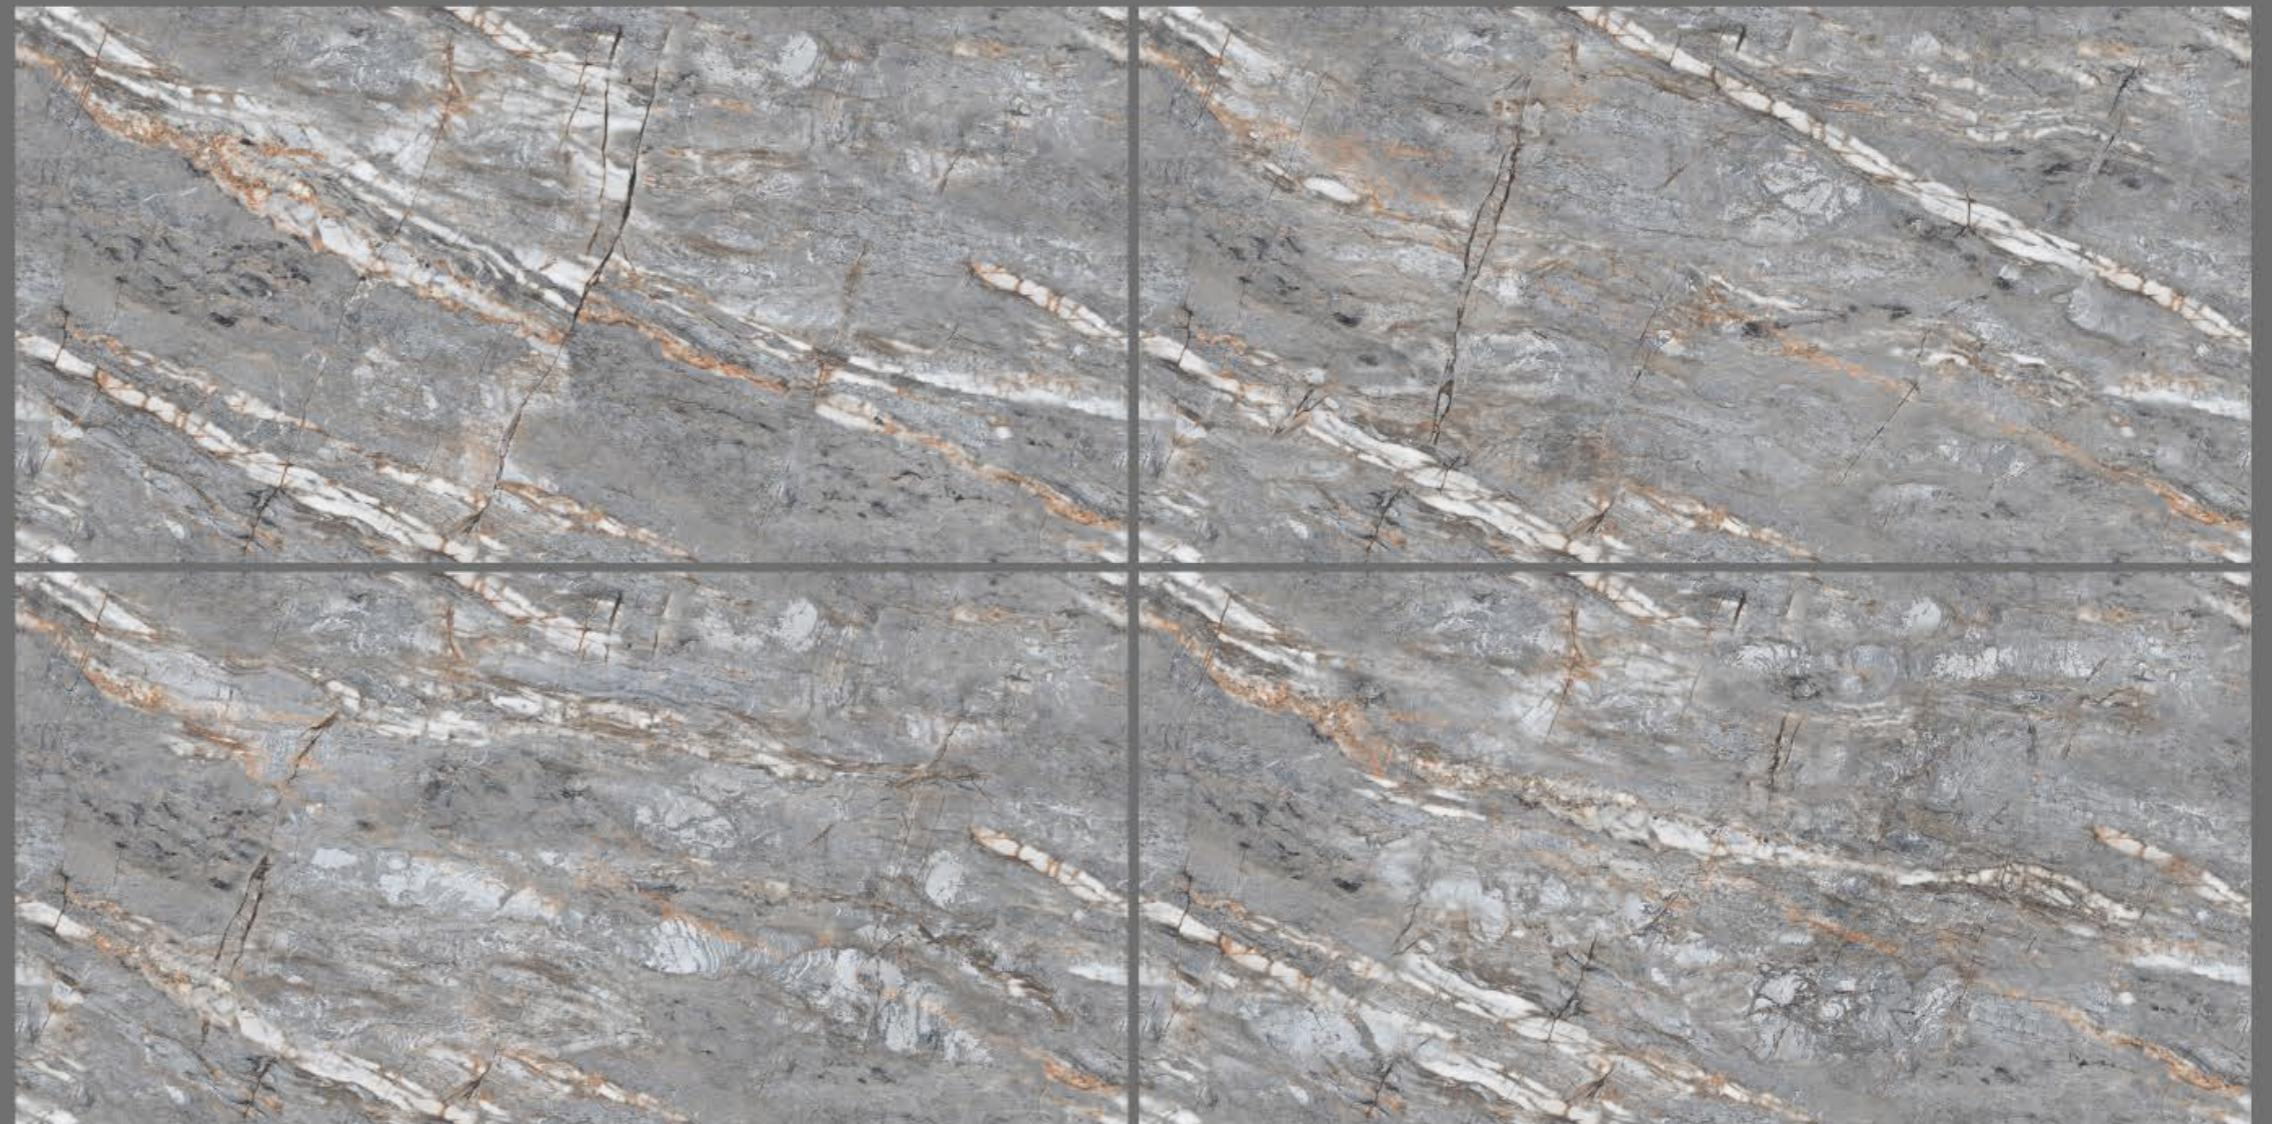

Size :
600x1200 MM

Finish
Glossy

GVT & PGVT
SKYTOUCH BLUE

Size :
600x1200 MM

Finish
Glossy

GVT & PGVT
SKYTOUCH GREY

Size :
600x1200 MM

Finish
Glossy