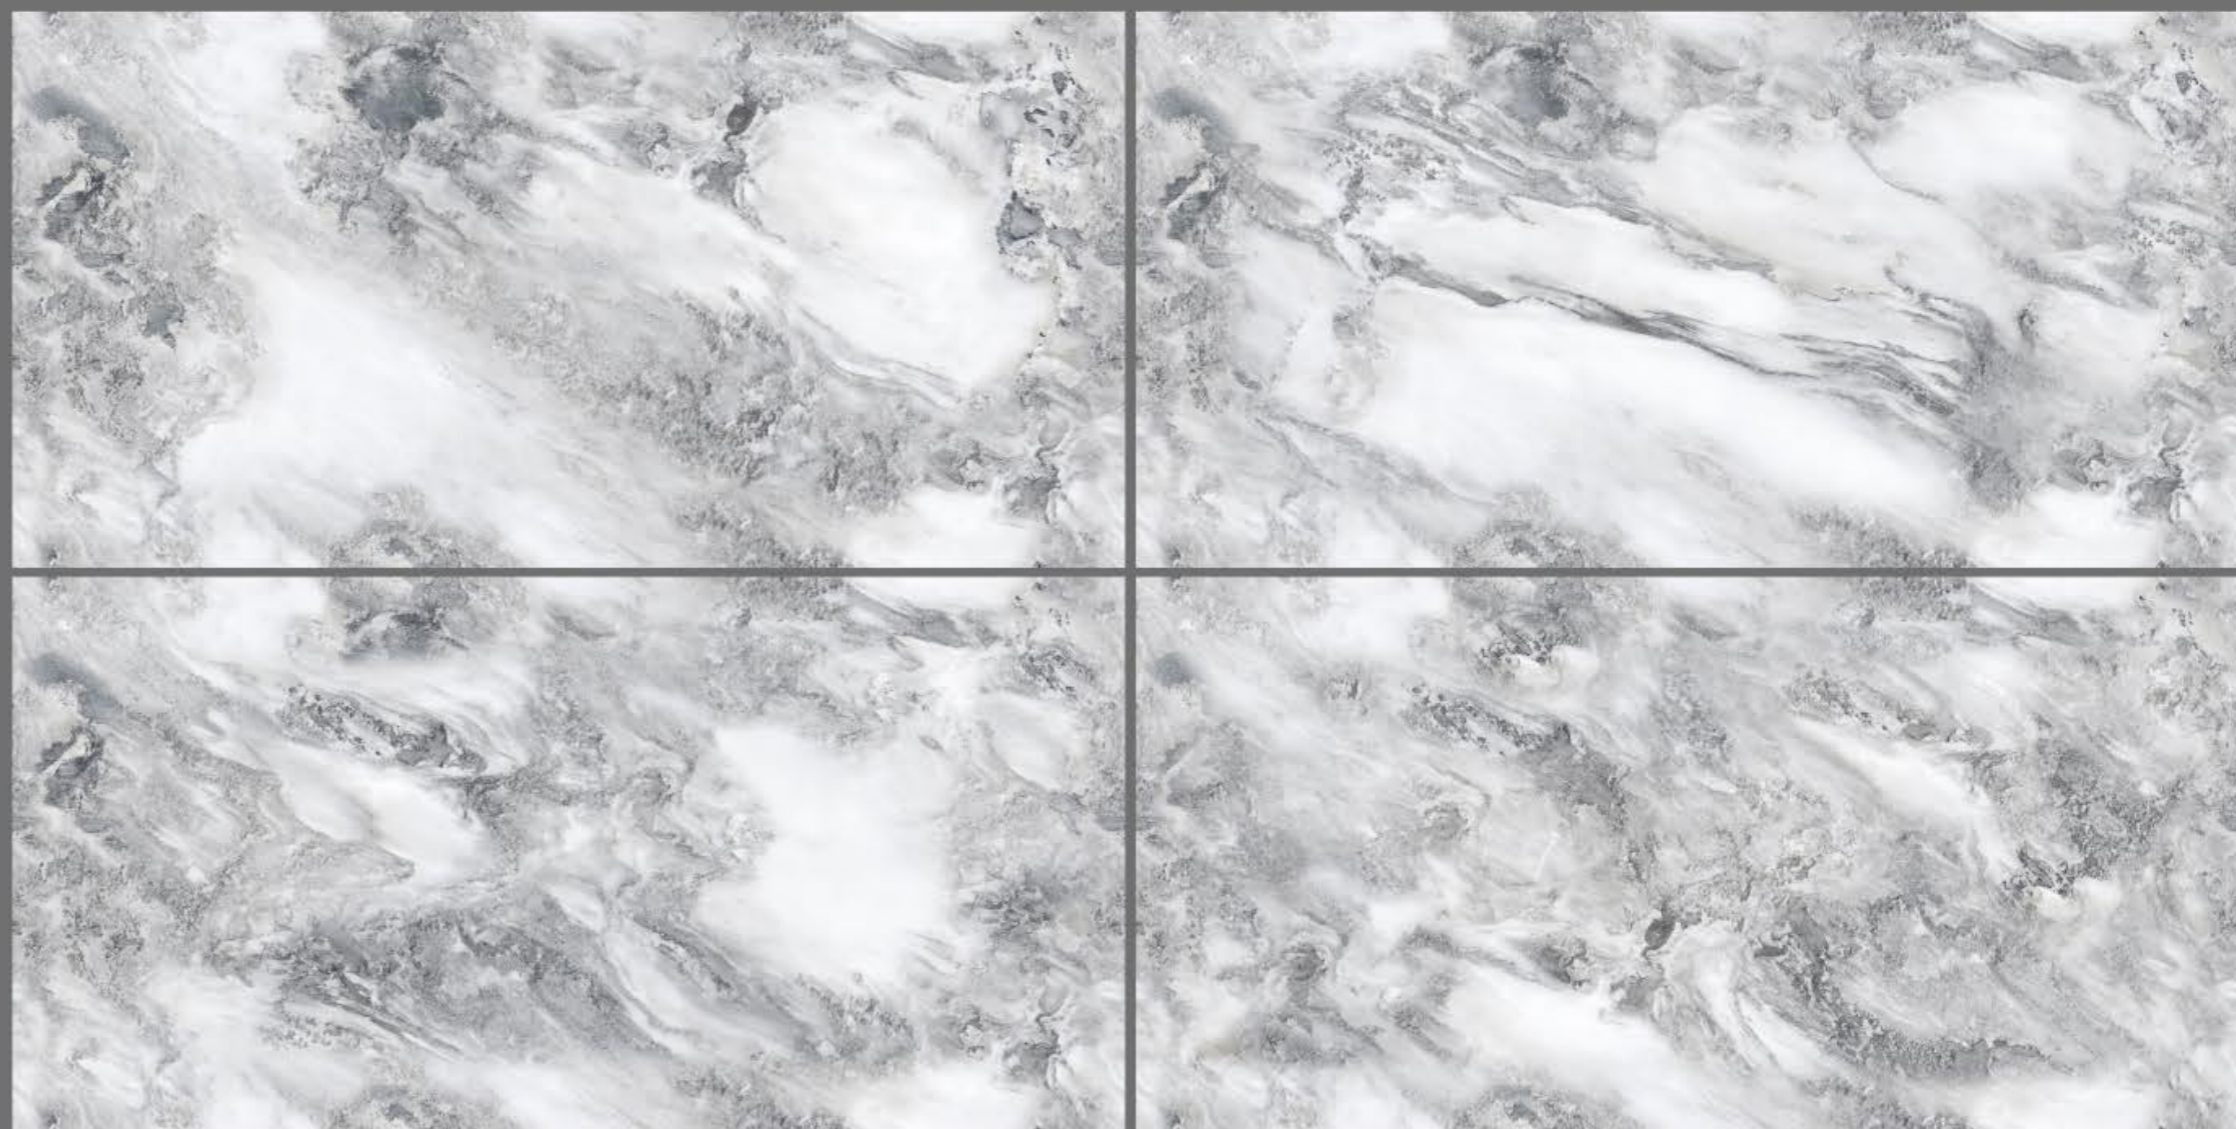

GVT & PGVT
ENDILO GRIS

Size :
600x1200 MM

Finish
Glossy