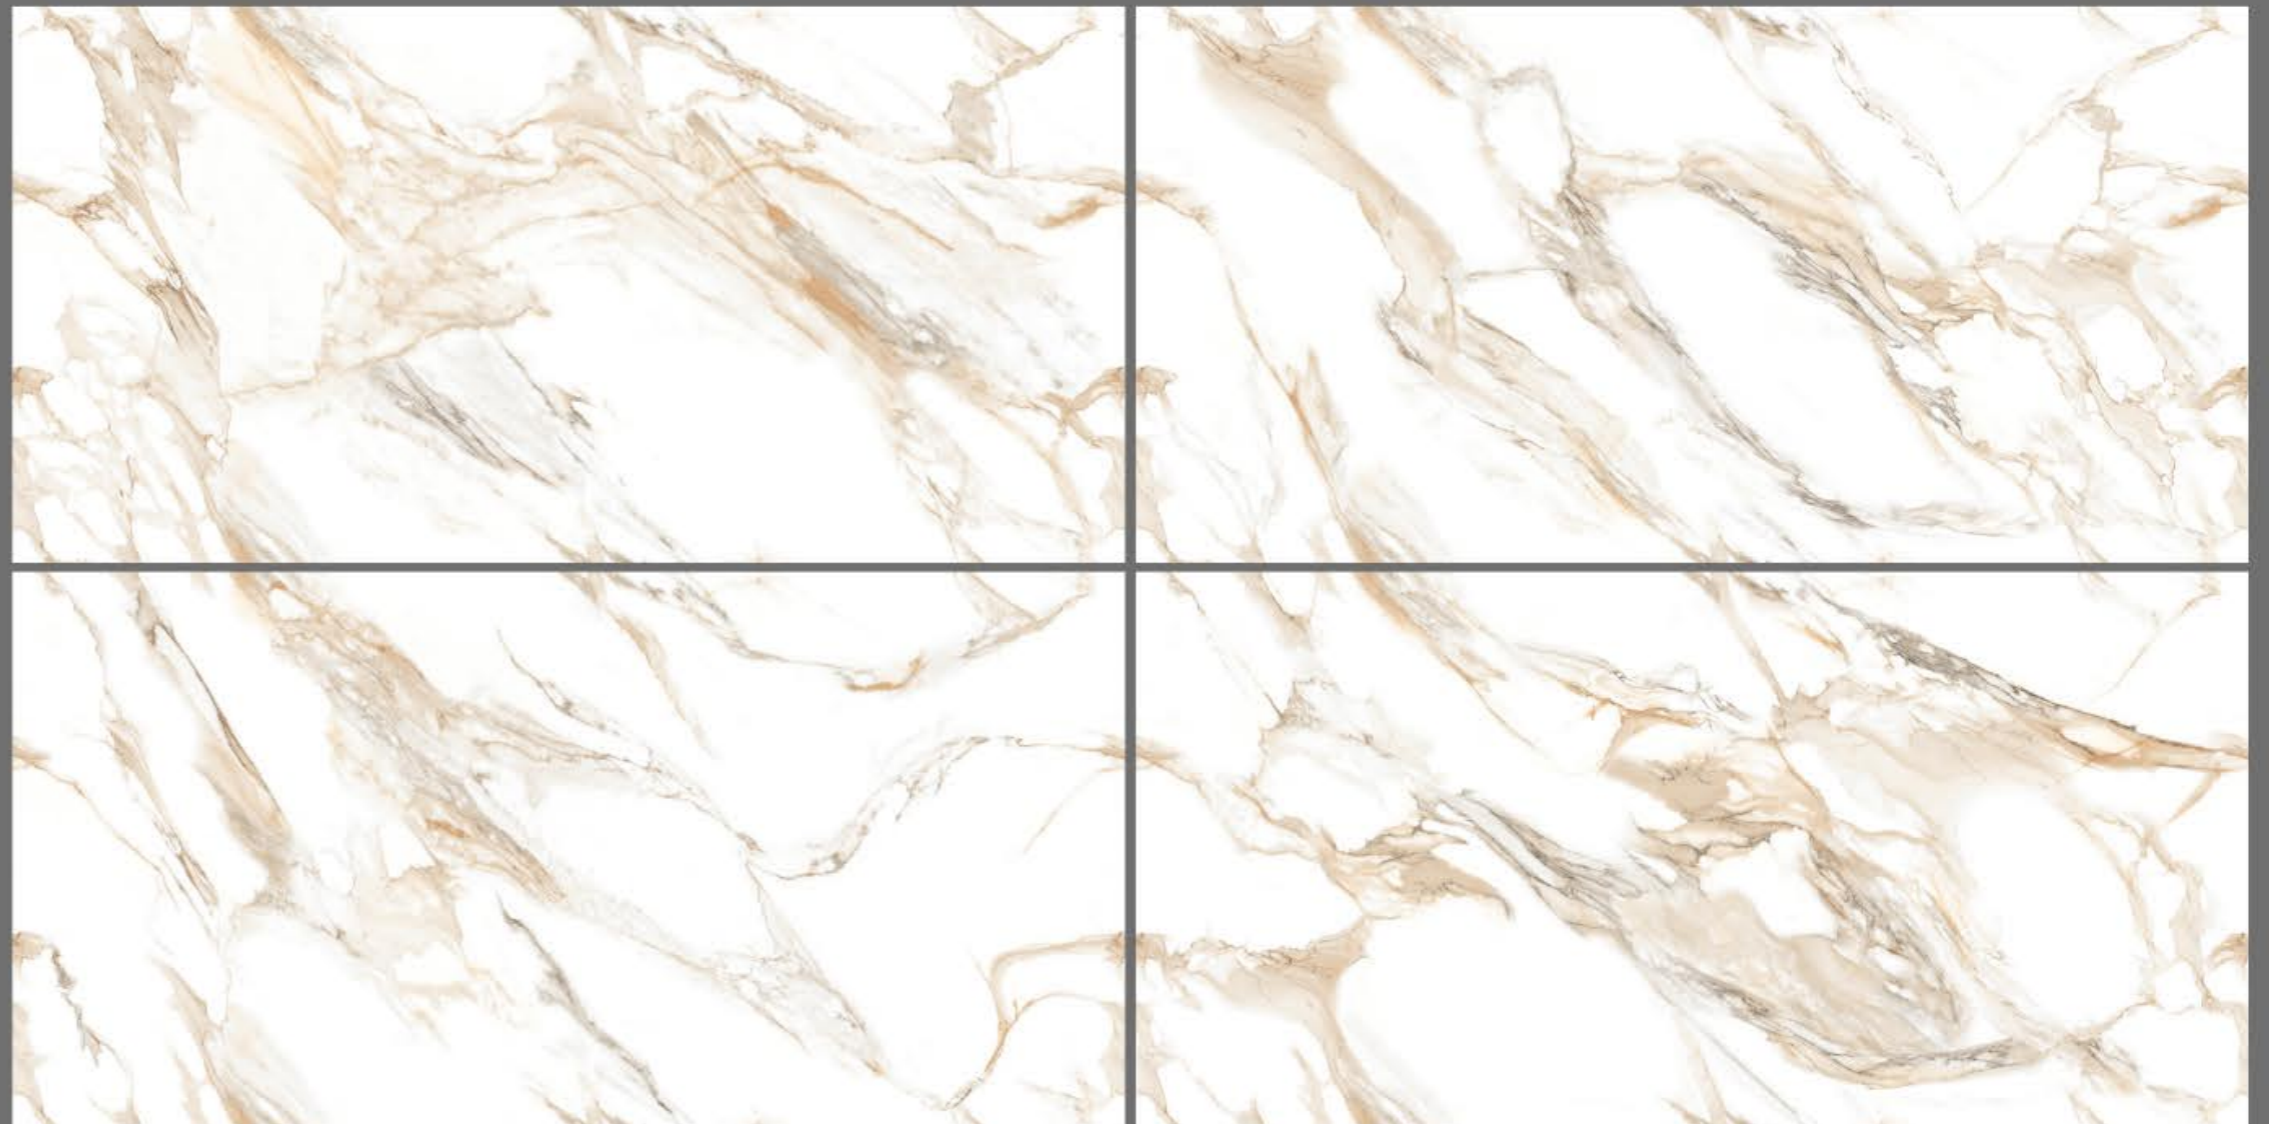

GVT & PGVT
CLOUDY LIGHT

Size :
600x1200 MM

Finish
Glossy