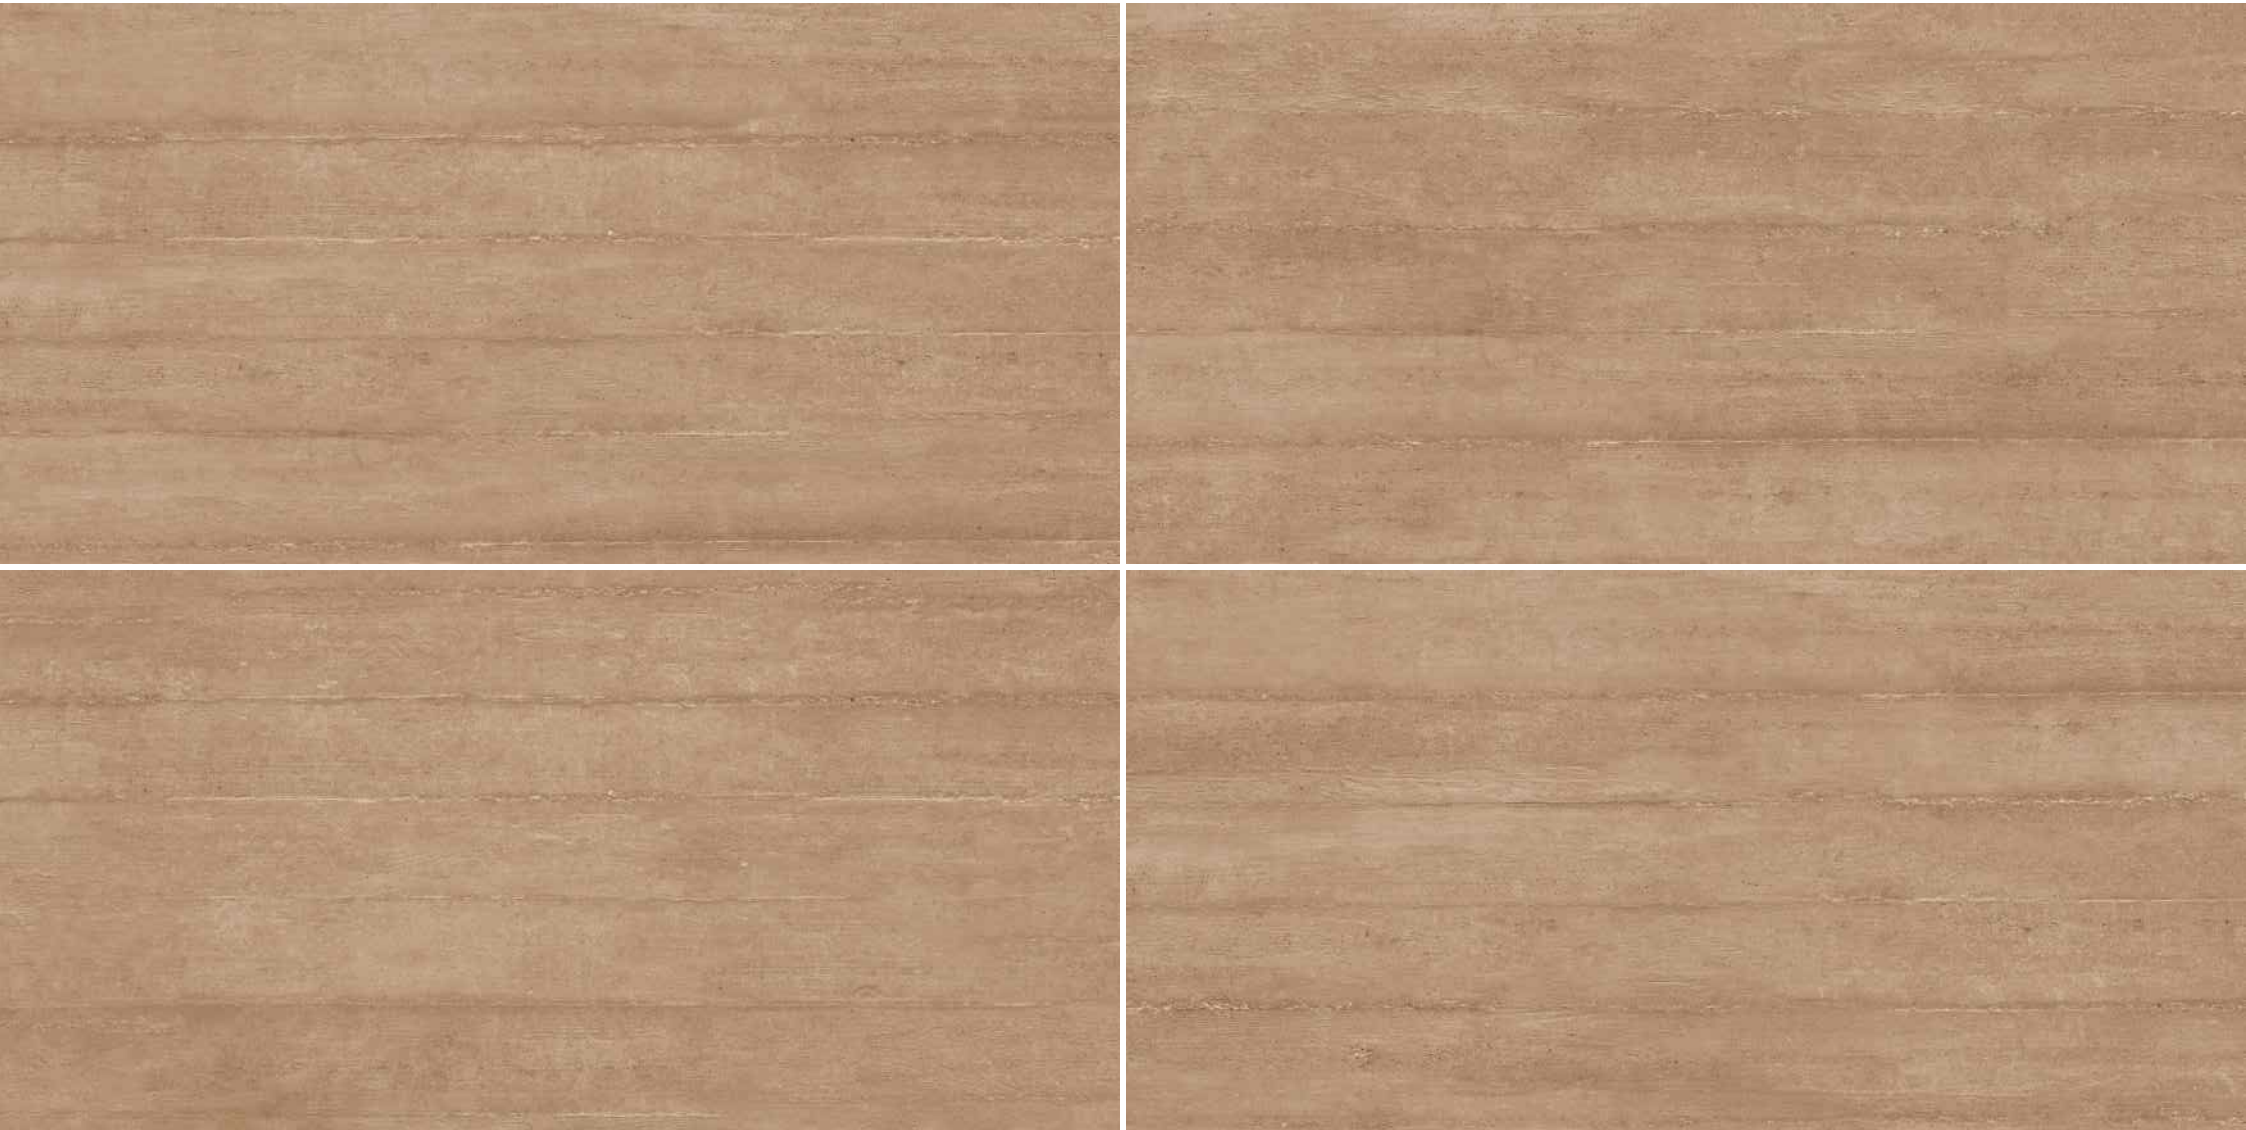

granite brown

A PERFECT
RECREATION OF ELEGANCE.

GRANITE IVORY

GRANITE GREY

GRANITE BIANCO

GRANITE BROWN

MATT COLLECTION, 600X1200 mm

GRANITE IVORY