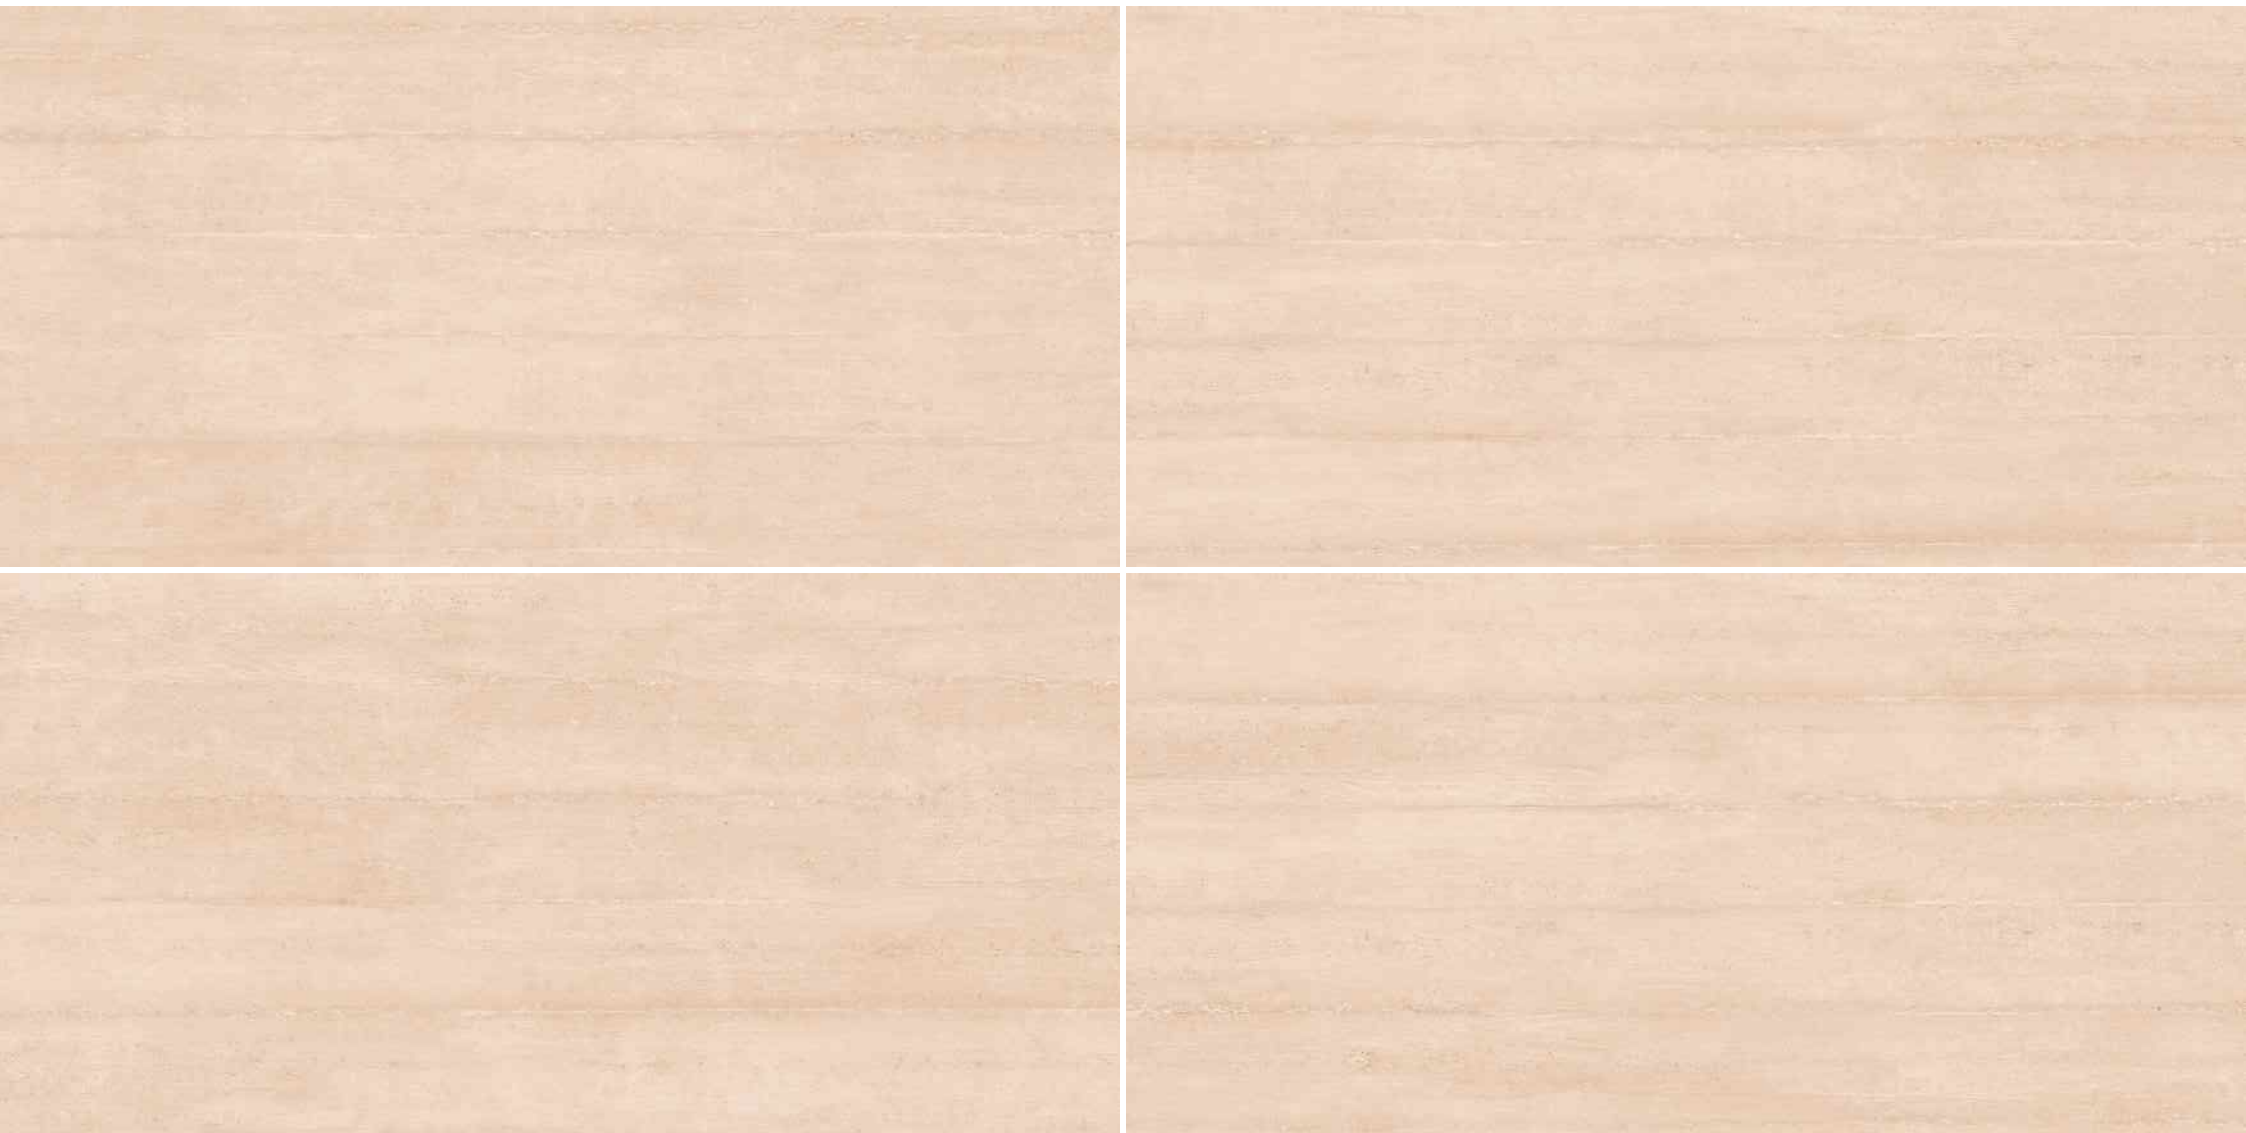

GRANITE IVORY

MATT COLLECTION, 600X1200 mm