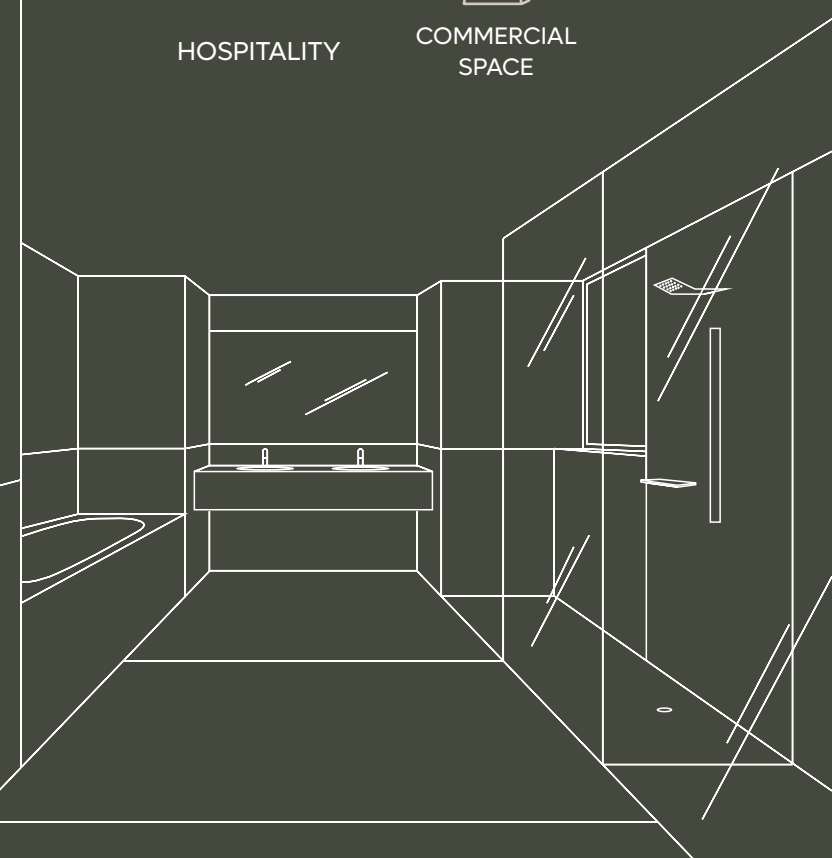

EXTERNAL
CLADDING

SHOP &
BOUTIQUE

OFFICE
BUILDING

HOSPITALITY

COMMERCIAL
SPACE

MATT COLLECTION, 600X1200 mm

cubix brown

A PERFECT
RECREATION OF ELEGANCE.