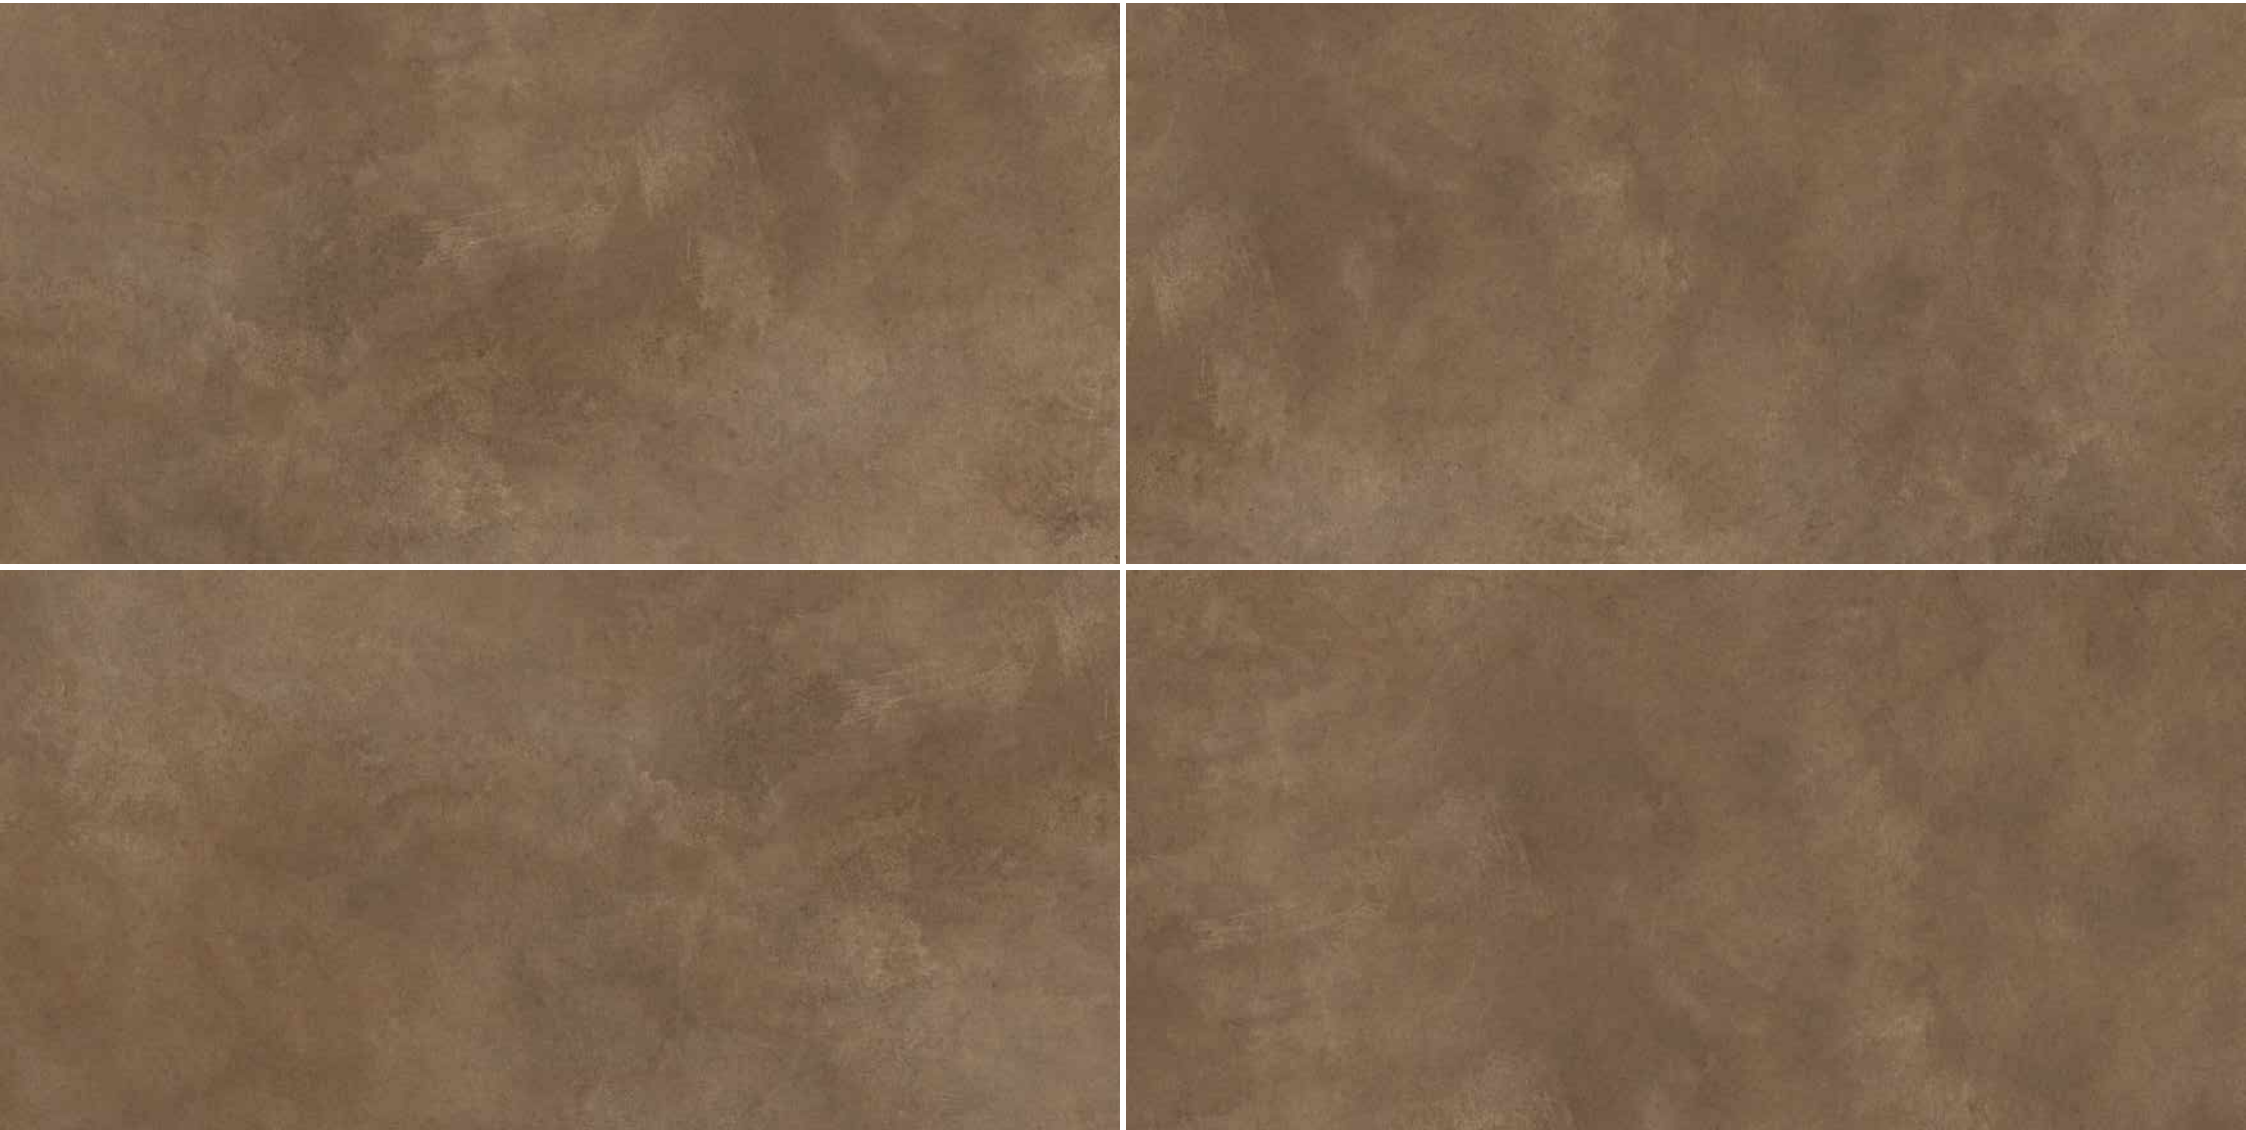

A PERFECT
RECREATION OF ELEGANCE.

CEMENTO BEIGE

CEMENTO GREY

CEMENTO GRIS

CEMENTO CHOKO

MATT COLLECTION, 600X1200 mm

CEMENTO BEIGE

MATT COLLECTION, 600X1200 mm