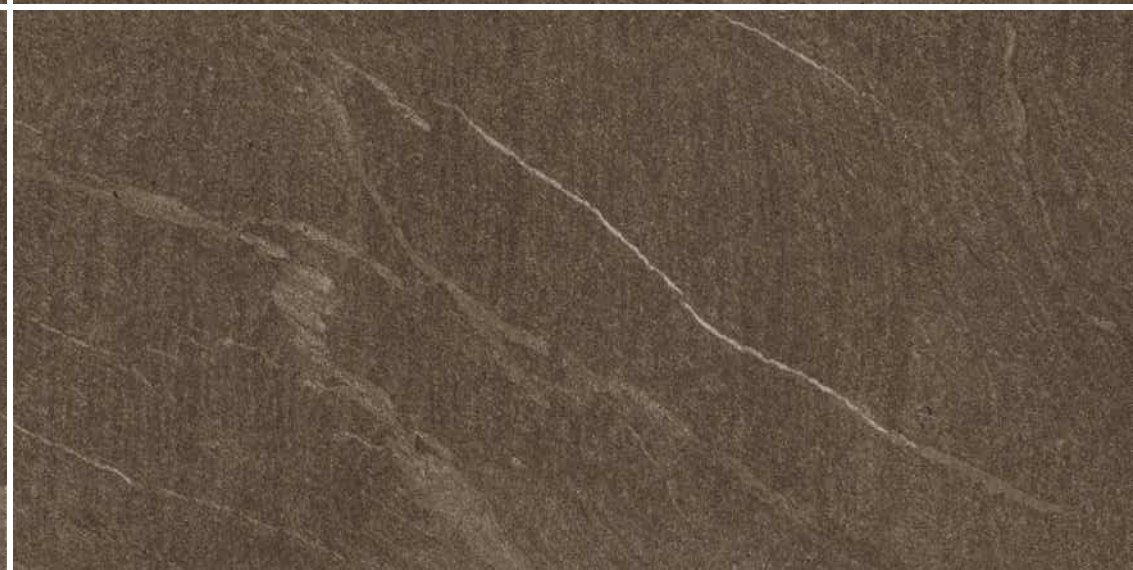

MARBO CHOKO

MATT COLLECTION, 600X1200 mm