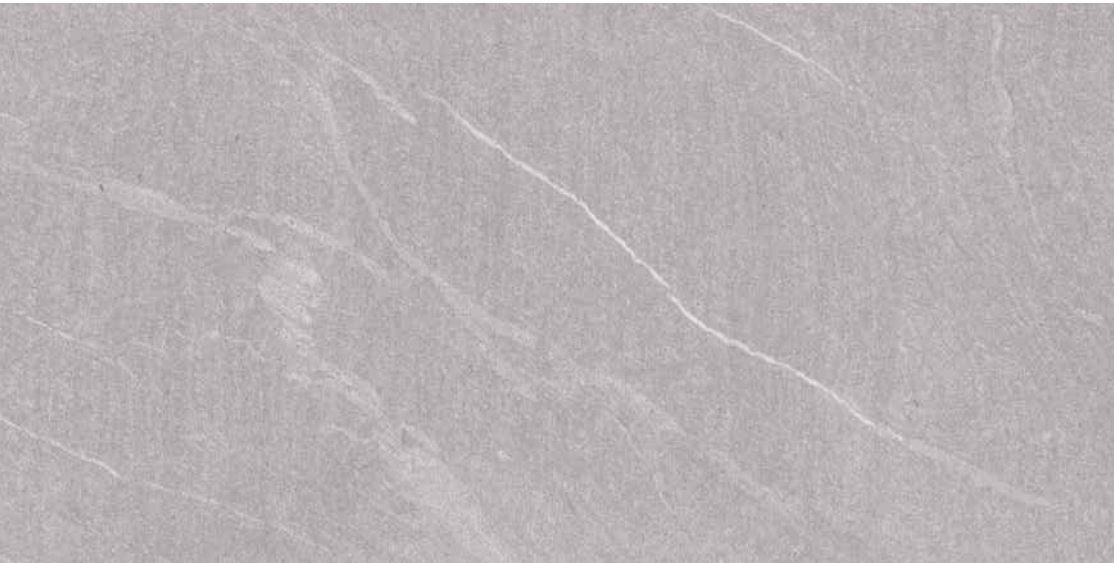

MATT COLLECTION, 600X1200 mm

MARBO BEIGE

MATT COLLECTION, 600X1200 mm

MARBO GRIS

MATT COLLECTION, 600X1200 mm

MARBO ROSSO

MATT COLLECTION, 600X1200 mm

MARBO GREY