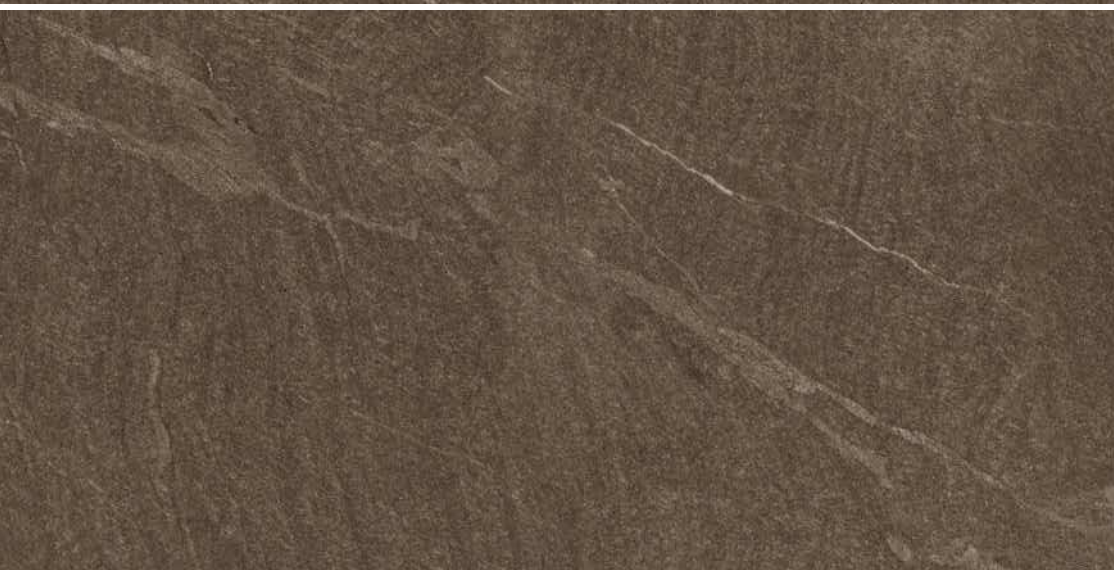

MARBO CHOKO

MATT COLLECTION, 600X1200 mm