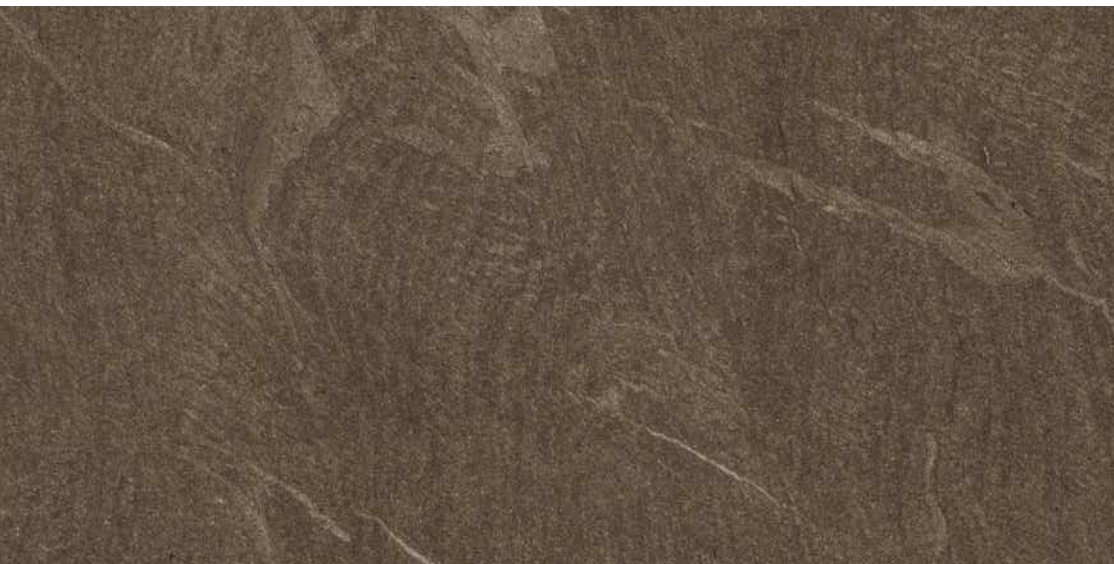

MARBO CHOKO

MATT COLLECTION, 600X1200 mm