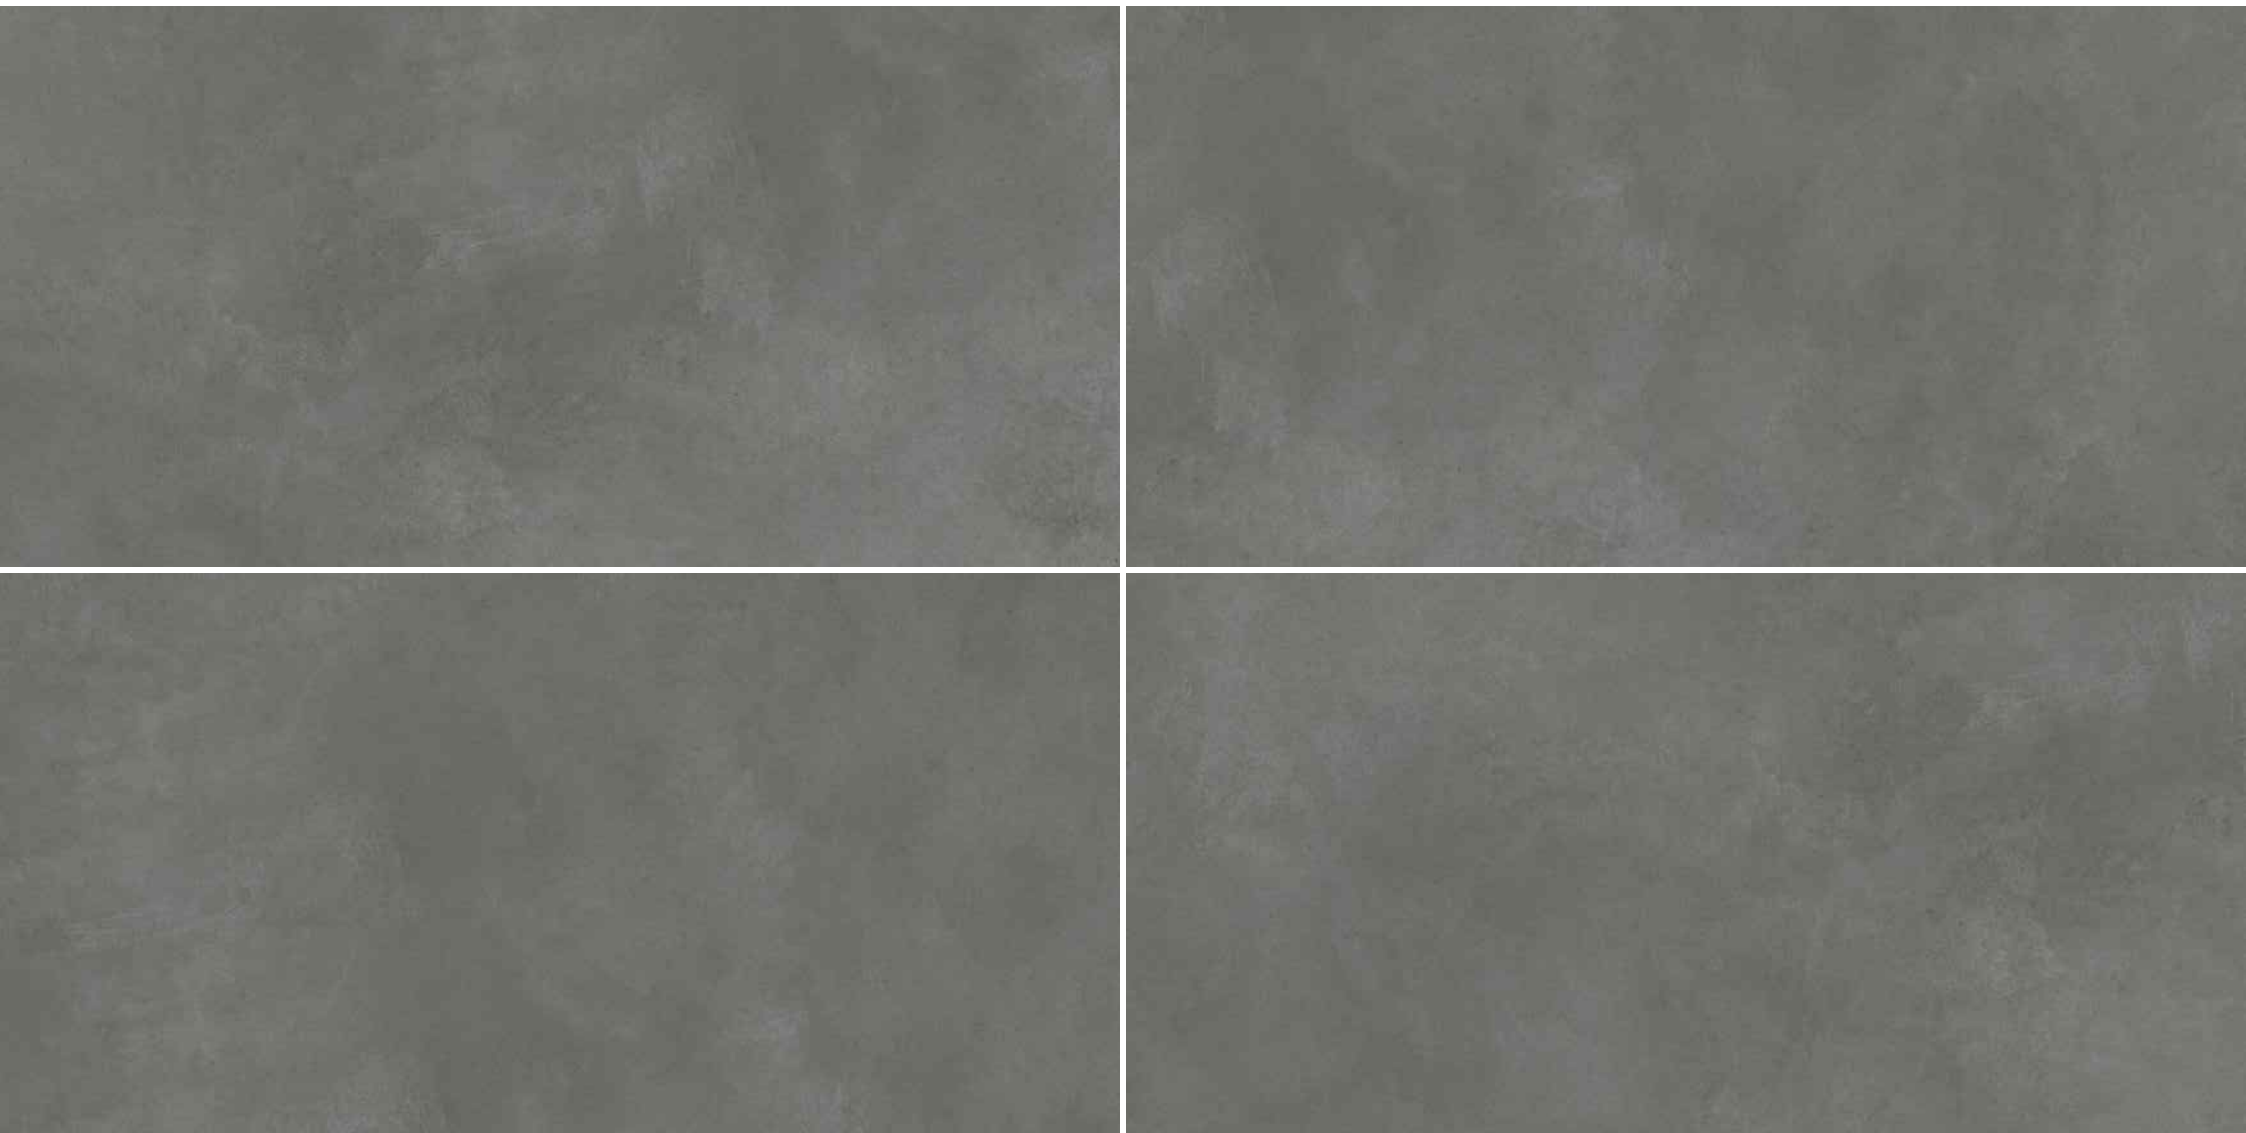

CEMENTO GREY

MATT COLLECTION, 600X1200 mm