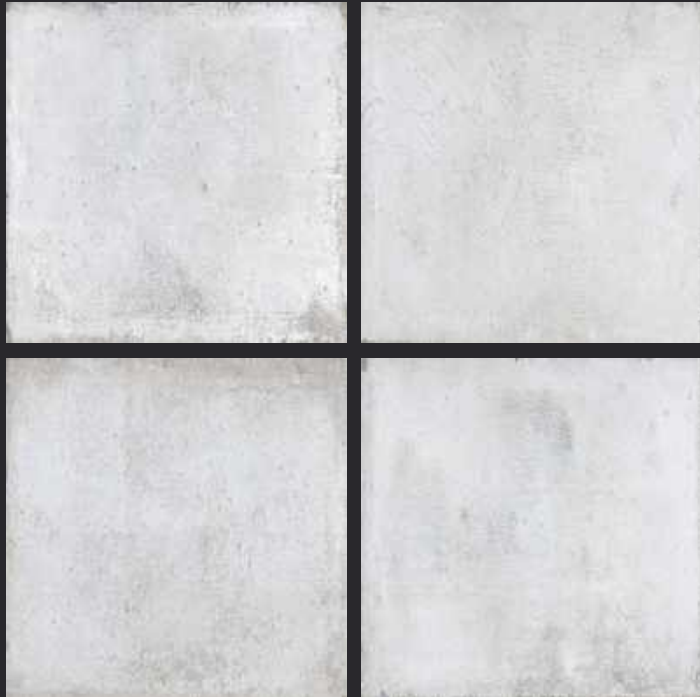

GLAZED
VITRIFIED TILES
**600x
600mm**

Random Face