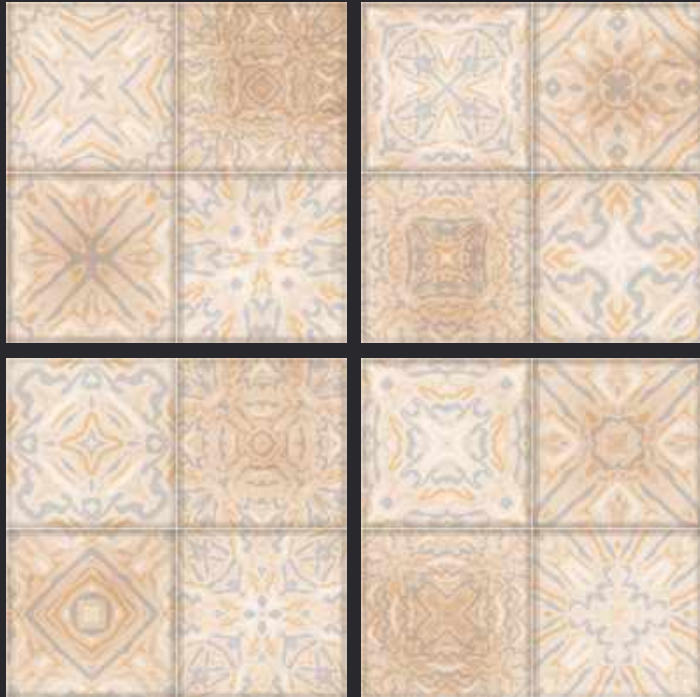

GLAZED
VITRIFIED TILES

600x
600mm

Random Face