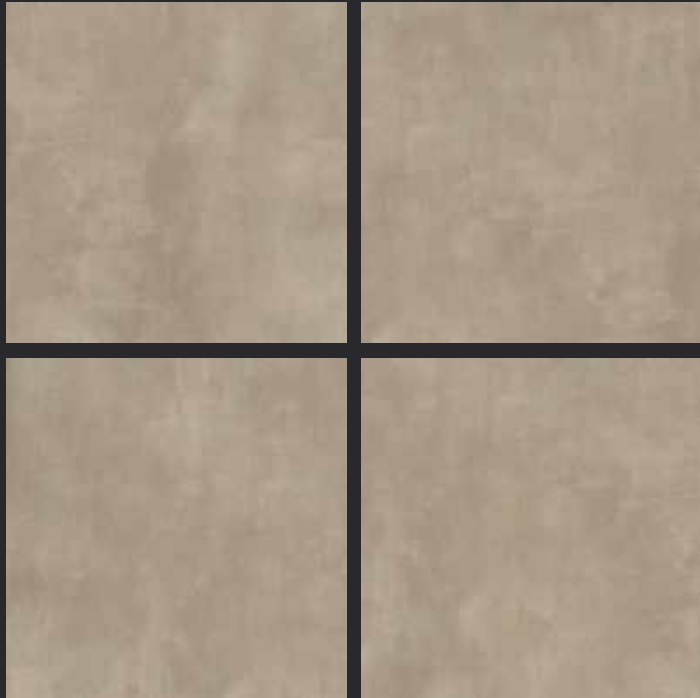

GLAZED
VITRIFIED TILES

600x
600mm

Random Face