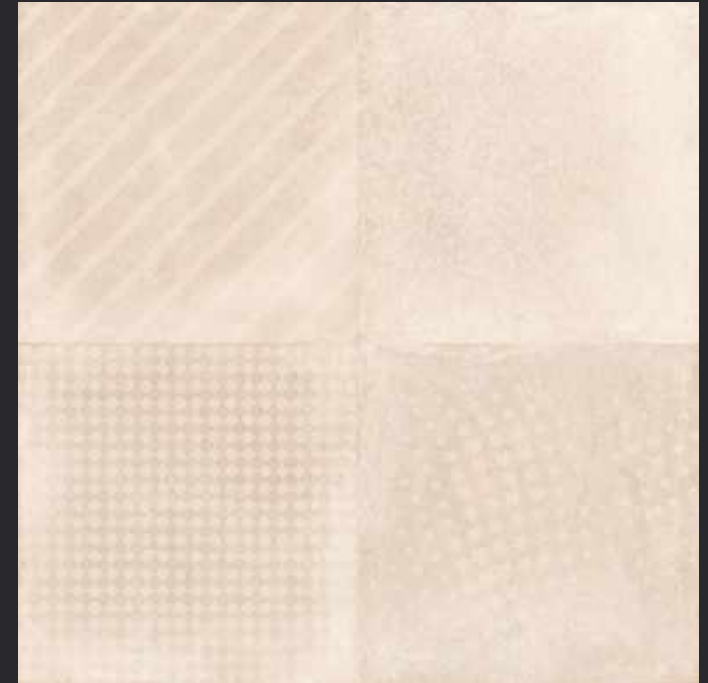

GLAZED
VITRIFIED TILES

600x
600mm

GEO BEIGE DECOR (CARVING)

RUSTIC FINISH

EURO PALLET PACKING

Size	Pcs. Per Box	Sq. Mtr. Per Box	Sq. Ft. Per Box	Weight Per Box In Kgs. (approx)	Sq. Mtr. Per Container	Total Boxes Per Container	Boxes Per Pallet	Total Pallets Per Cont	Thickness (mm) (approx)	Weight / CTN (approx)
60x60cm	4 pcs.	1.44	15.5	27.5	1440.00	1000	50	20	9.00	27500