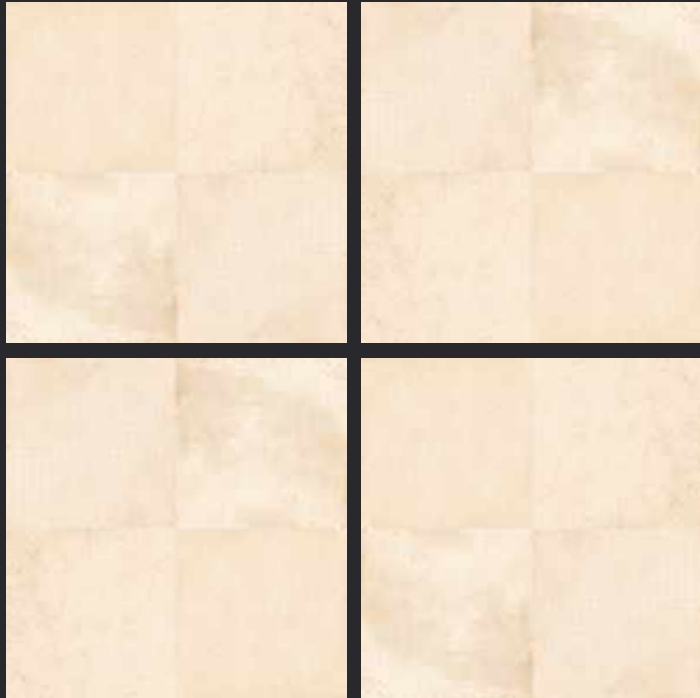

GLAZED
VITRIFIED TILES

600x
600mm

MAGNUS BEIGE DECOR (CARVING)

RUSTIC FINISH

EURO PALLET PACKING

Size	Pcs. Per Box	Sq. Mtr. Per Box	Sq. Ft. Per Box	Weight Per Box In Kgs. (approx)	Sq. Mtr. Per Container	Total Boxes Per Container	Boxes Per Pallet	Total Pallets Per Cont	Thickness (mm) (approx)	Weight / CTN (approx)
60x60cm	4 pcs.	1.44	15.5	27.5	1440.00	1000	50	20	9.00	27500