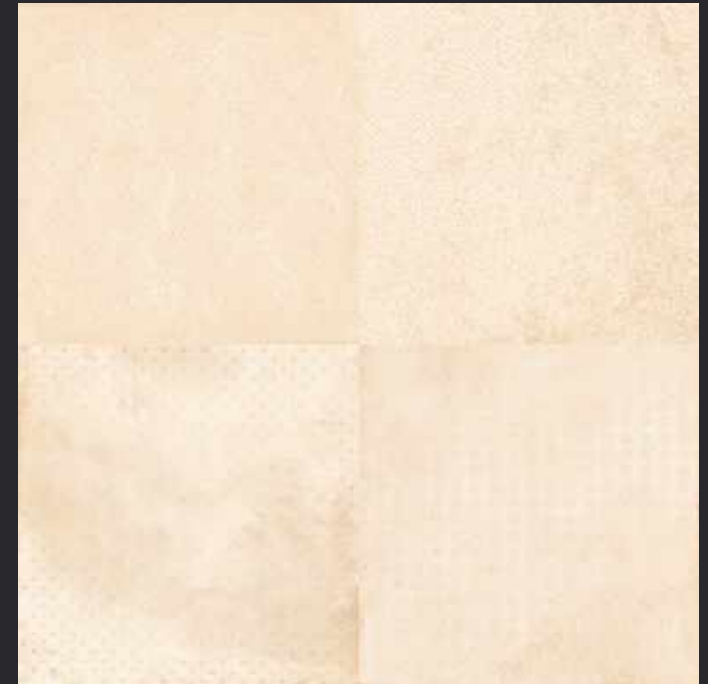

GLAZED
VITRIFIED TILES

600x
600mm

MAGNUS BEIGE DECOR (CARVING)

RUSTIC FINISH

EURO PALLET PACKING

Size	Pcs. Per Box	Sq. Mtr. Per Box	Sq. Ft. Per Box	Weight Per Box In Kgs. (approx)	Sq. Mtr. Per Container	Total Boxes Per Container	Boxes Per Pallet	Total Pallets Per Cont	Thickness (mm) (approx)	Weight / CTN (approx)
60x60cm	4 pcs.	1.44	15.5	27.5	1440.00	1000	50	20	9.00	27500