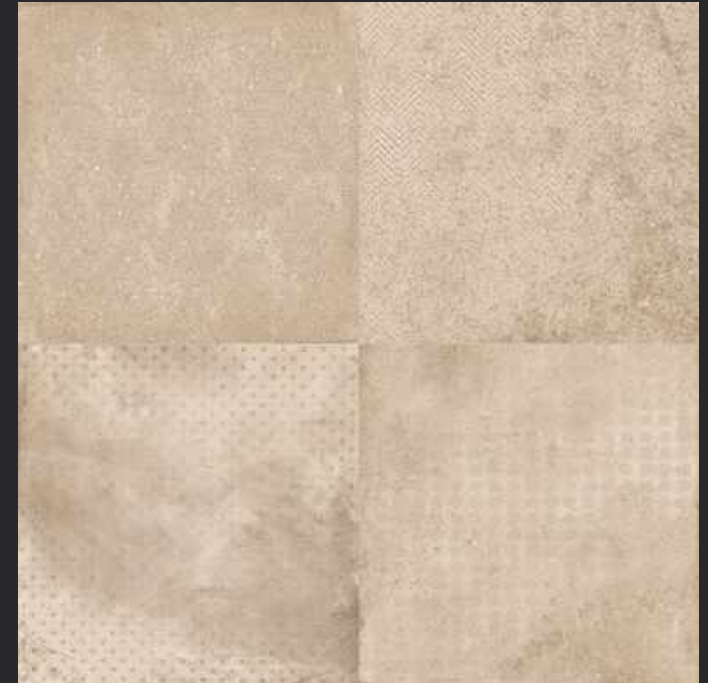

GLAZED
VITRIFIED TILES

600x
600mm

MAGNUS BROWN DECOR (CARVING)

RUSTIC FINISH

EURO PALLET PACKING

Size	Pcs. Per Box	Sq. Mtr. Per Box	Sq. Ft. Per Box	Weight Per Box In Kgs. (approx)	Sq. Mtr. Per Container	Total Boxes Per Container	Boxes Per Pallet	Total Pallets Per Cont	Thickness (mm) (approx)	Weight / CTN (approx)
60x60cm	4 pcs.	1.44	15.5	27.5	1440.00	1000	50	20	9.00	27500