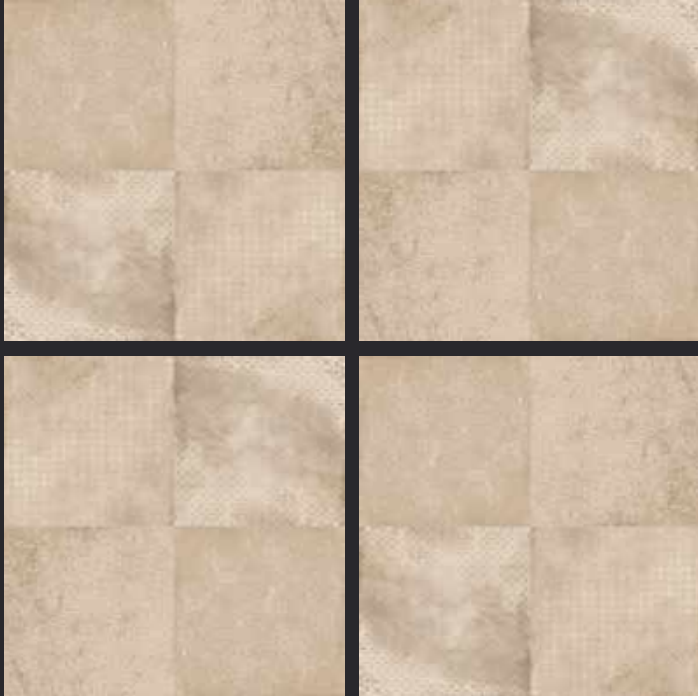

GLAZED
VITRIFIED TILES

600x
600mm

MAGNUS BROWN DECOR (CARVING)

RUSTIC FINISH

EURO PALLET PACKING

Size	Pcs. Per Box	Sq. Mtr. Per Box	Sq. Ft. Per Box	Weight Per Box In Kgs. (approx)	Sq. Mtr. Per Container	Total Boxes Per Container	Boxes Per Pallet	Total Pallets Per Cont	Thickness (mm) (approx)	Weight / CTN (approx)
60x60cm	4 pcs.	1.44	15.5	27.5	1440.00	1000	50	20	9.00	27500