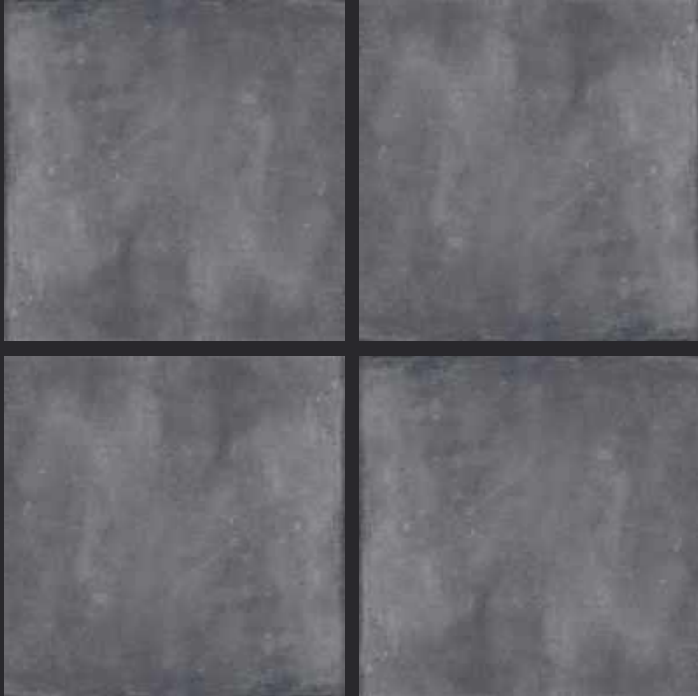

GLAZED
VITRIFIED TILES

600x
600mm

MAGNUS GRAPHITE COLOUR
RUSTIC FINISH

EURO PALLET PACKING

Size	Pcs. Per Box	Sq. Mtr. Per Box	Sq. Ft. Per Box	Weight Per Box In Kgs. (approx)	Sq. Mtr. Per Container	Total Boxes Per Container	Boxes Per Pallet	Total Pallets Per Cont	Thickness (mm) (approx)	Weight / CTN (approx)
60x60cm	4 pcs.	1.44	15.5	27.5	1440.00	1000	50	20	9.00	27500