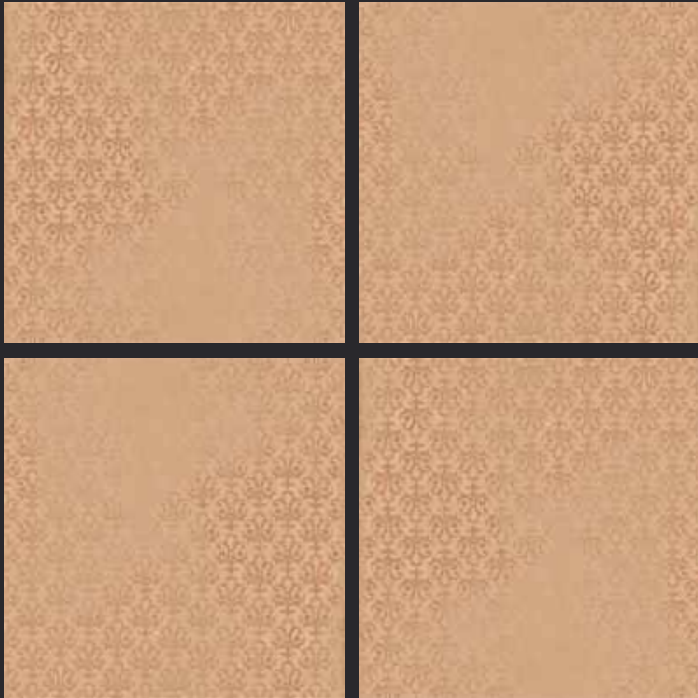

GLAZED
VITRIFIED TILES

600x
600mm

PLUTO BROWN DECOR (CARVING)

RUSTIC FINISH

EURO PALLET PACKING

Size	Pcs. Per Box	Sq. Mtr. Per Box	Sq. Ft. Per Box	Weight Per Box In Kgs. (approx)	Sq. Mtr. Per Container	Total Boxes Per Container	Boxes Per Pallet	Total Pallets Per Cont	Thickness (mm) (approx)	Weight / CTN (approx)
60x60cm	4 pcs.	1.44	15.5	27.5	1440.00	1000	50	20	9.00	27500