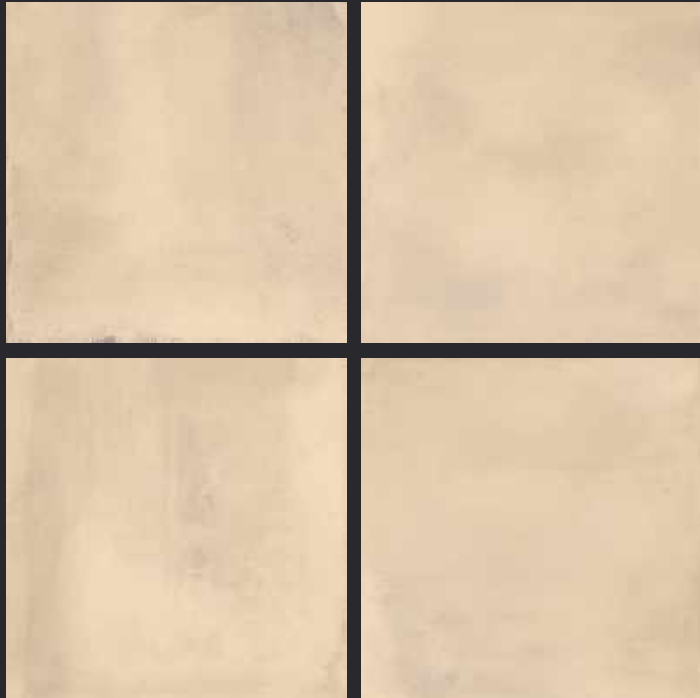

GLAZED
VITRIFIED TILES

600x
600mm

Random Face