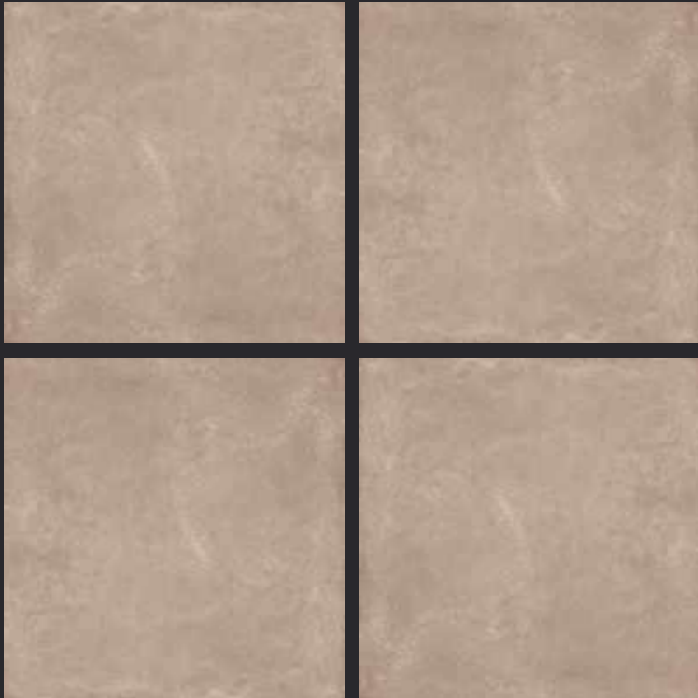

GLAZED
VITRIFIED TILES

600x
600mm

GEO BROWN COLOUR

RUSTIC FINISH

EURO PALLET PACKING

Size	Pcs. Per Box	Sq. Mtr. Per Box	Sq. Ft. Per Box	Weight Per Box In Kgs. (approx)	Sq. Mtr. Per Container	Total Boxes Per Container	Boxes Per Pallet	Total Pallets Per Cont	Thickness (mm) (approx)	Weight / CTN (approx)
60x60cm	4 pcs.	1.44	15.5	27.5	1440.00	1000	50	20	9.00	27500