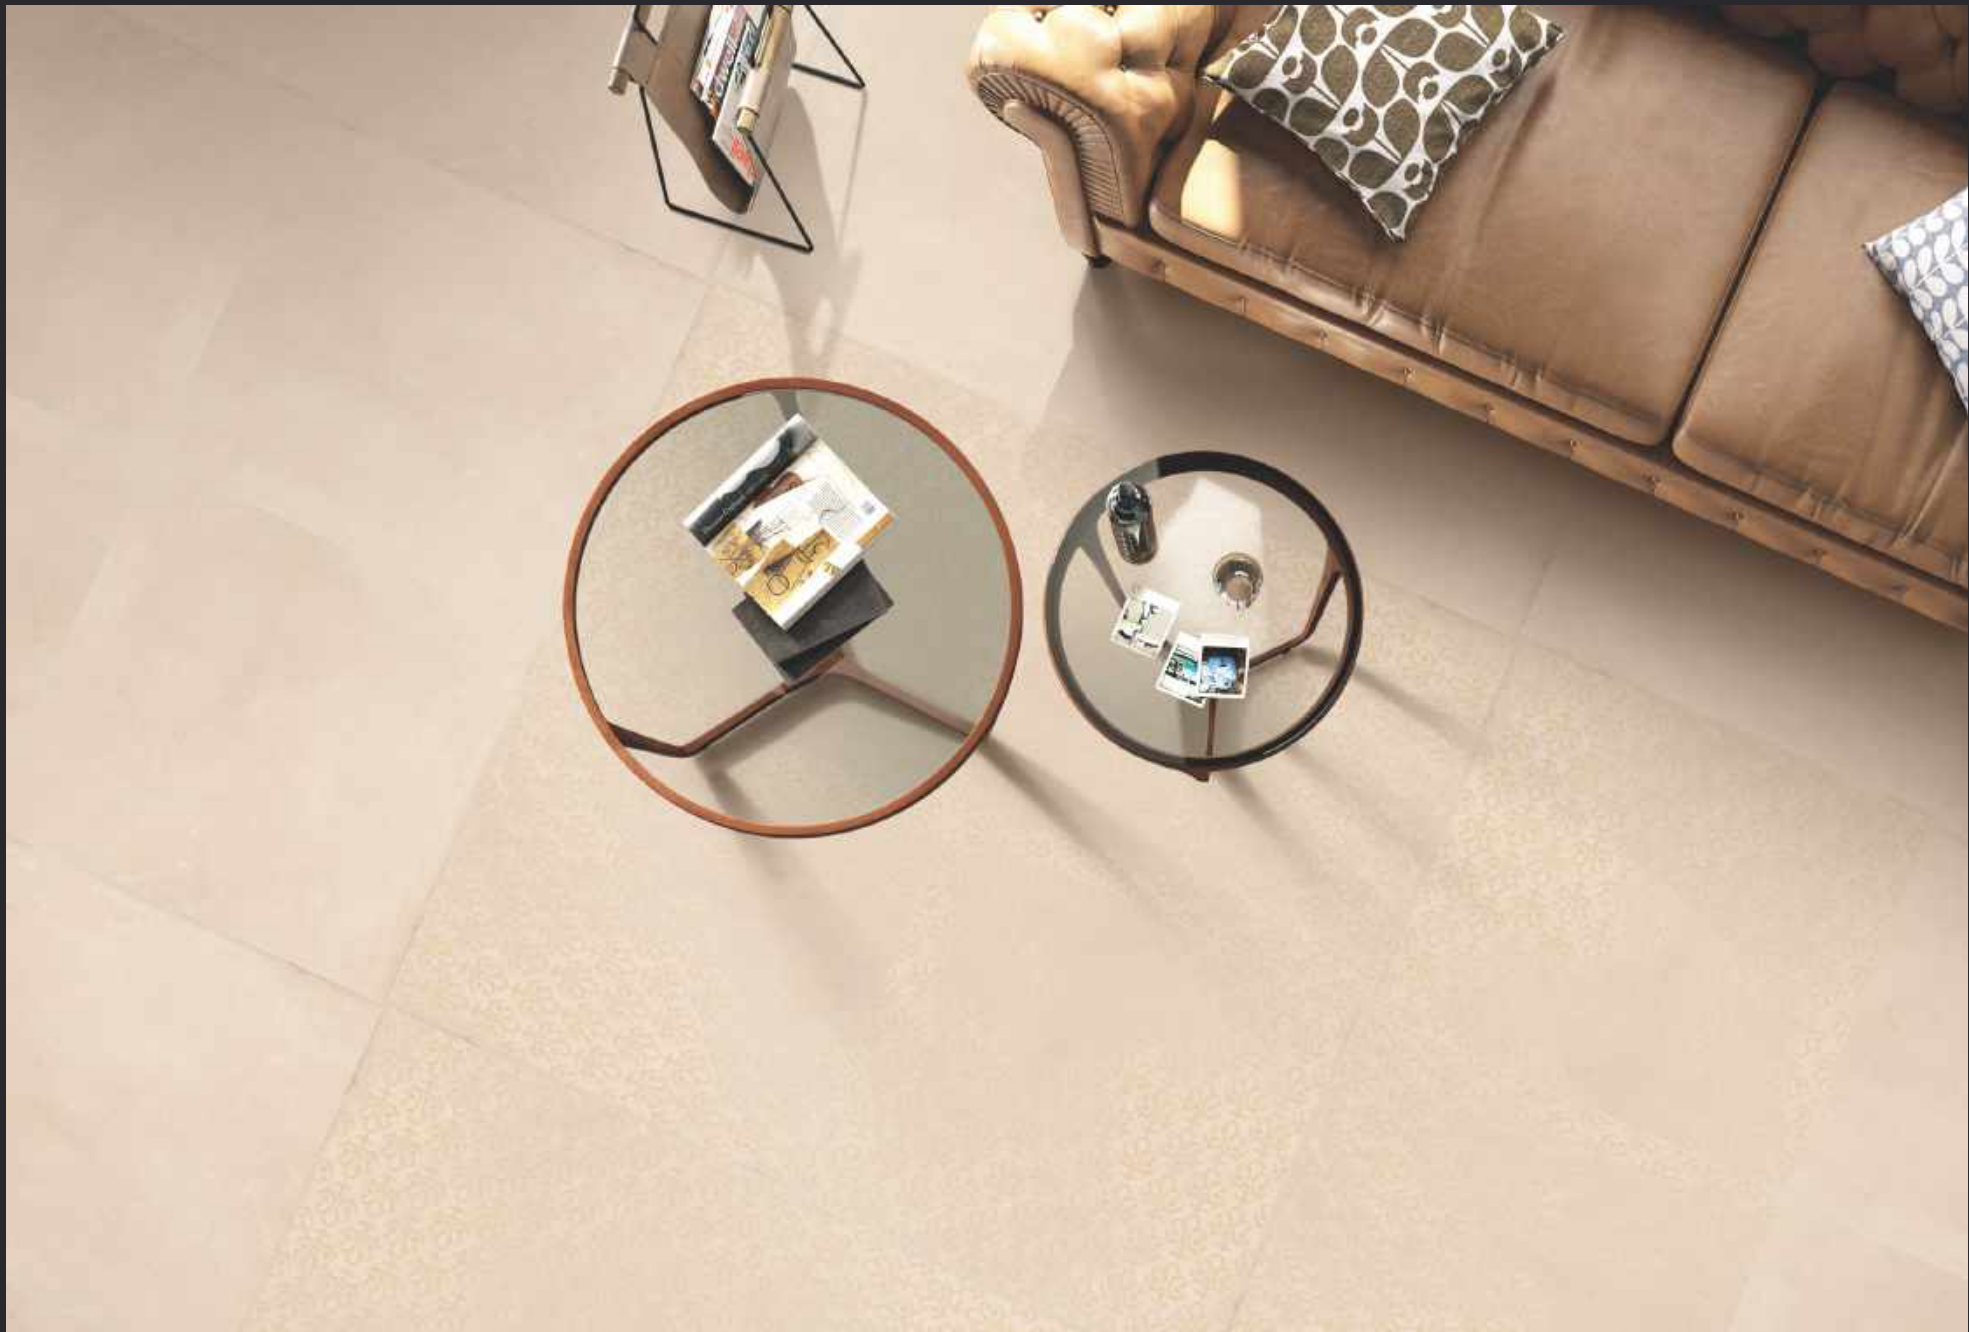

GLAZED
VITRIFIED TILES

600x
600mm

PLUTO BEIGE DECOR (CARVING)

RUSTIC FINISH

EURO PALLET PACKING

Size	Pcs. Per Box	Sq. Mtr. Per Box	Sq. Ft. Per Box	Weight Per Box In Kgs. (approx)	Sq. Mtr. Per Container	Total Boxes Per Container	Boxes Per Pallet	Total Pallets Per Cont	Thickness (mm) (approx)	Weight / CTN (approx)
60x60cm	4 pcs.	1.44	15.5	27.5	1440.00	1000	50	20	9.00	27500