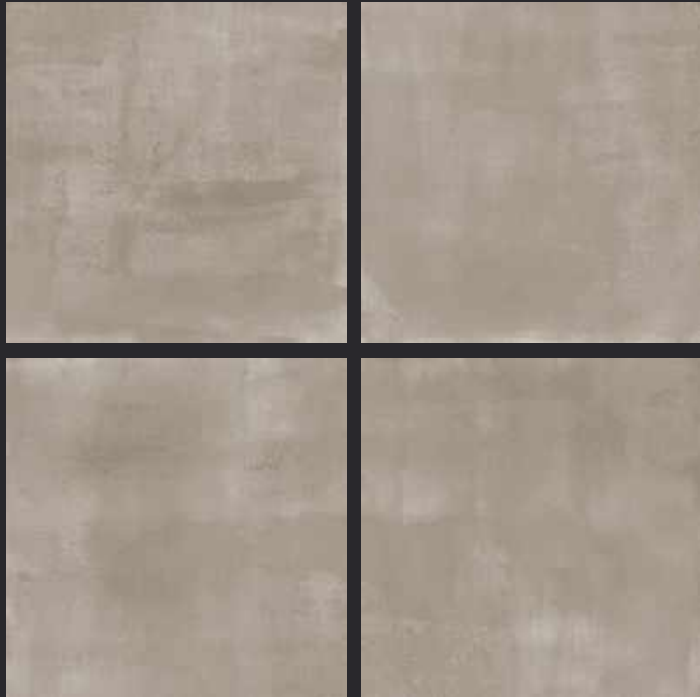

GLAZED
VITRIFIED TILES

600x
600mm

Random Face