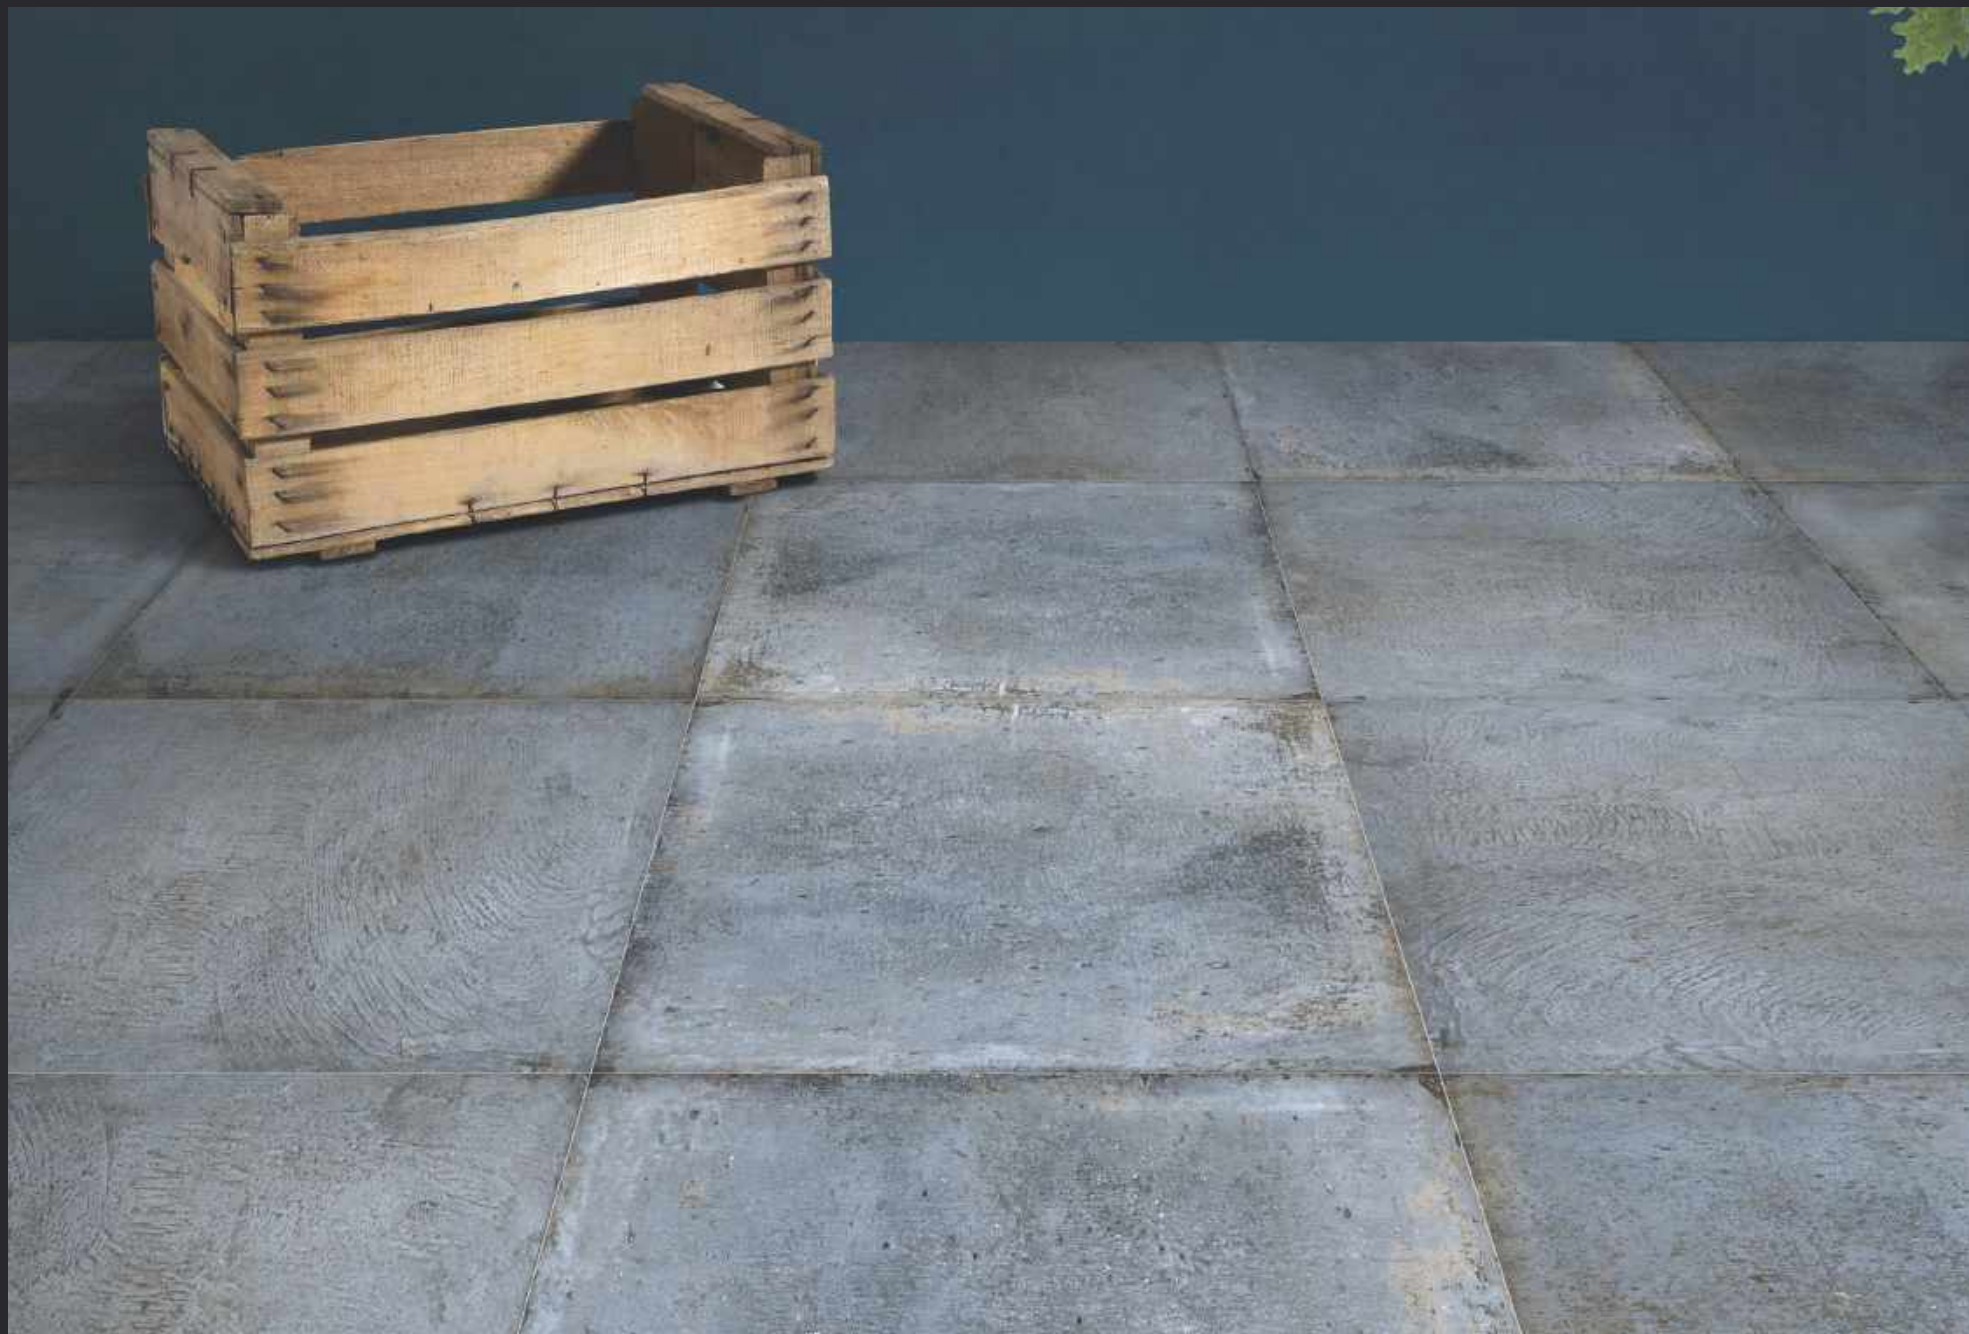

GLAZED
VITRIFIED TILES

600x
600mm

Random Face

AVENUE MARENCO

RUSTIC FINISH

EURO PALLET PACKING

Size	Pcs. Per Box	Sq. Mtr. Per Box	Sq. Ft. Per Box	Weight Per Box In Kgs. (approx)	Sq. Mtr. Per Container	Total Boxes Per Container	Boxes Per Pallet	Total Pallets Per Cont	Thickness (mm) (approx)	Weight / CTN (approx)
60x60cm	4 pcs.	1.44	15.5	27.5	1440.00	1000	50	20	9.00	27500