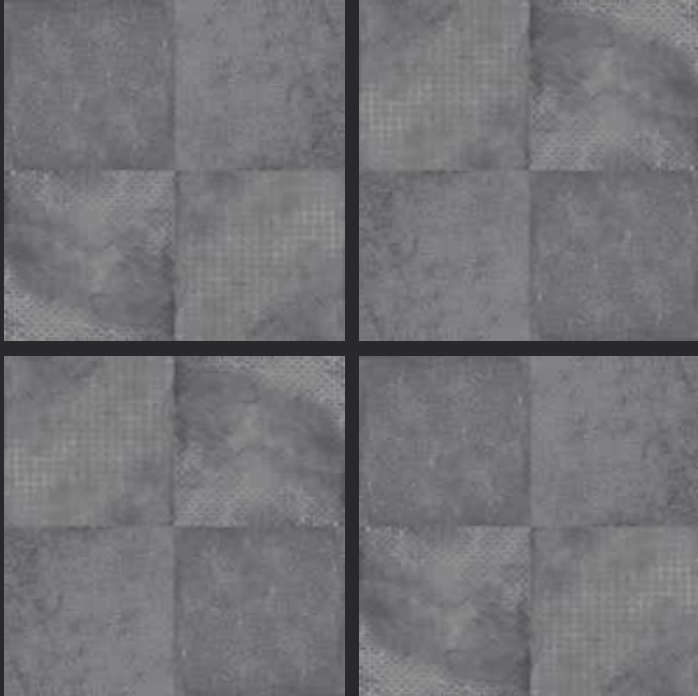

GLAZED
VITRIFIED TILES

600x
600mm

MAGNUS GRAPHITE DECOR (CARVING)
RUSTIC FINISH

EURO PALLET PACKING

Size	Pcs. Per Box	Sq. Mtr. Per Box	Sq. Ft. Per Box	Weight Per Box In Kgs. (approx)	Sq. Mtr. Per Container	Total Boxes Per Container	Boxes Per Pallet	Total Pallets Per Cont	Thickness (mm) (approx)	Weight / CTN (approx)
60x60cm	4 pcs.	1.44	15.5	27.5	1440.00	1000	50	20	9.00	27500