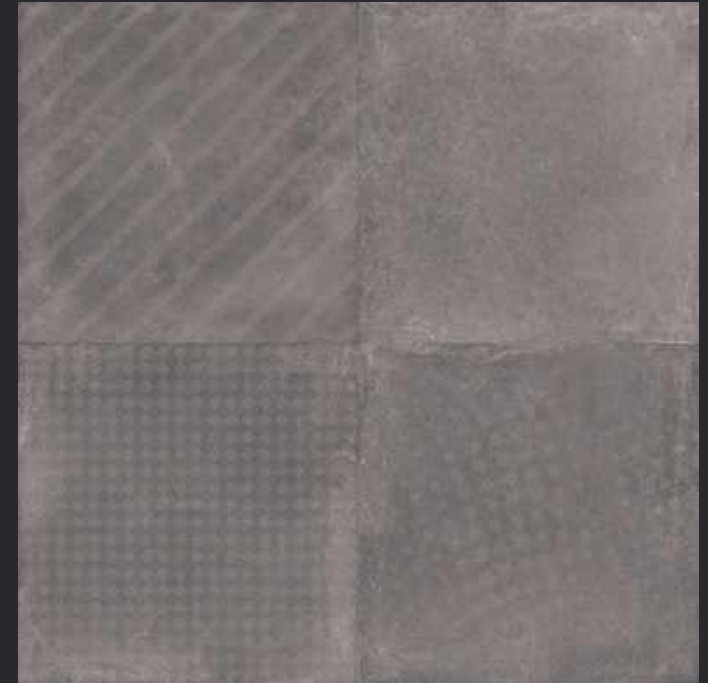

GLAZED
VITRIFIED TILES

600x
600mm

GEO GRAPHITE DECOR (CARVING)

RUSTIC FINISH

EURO PALLET PACKING

Size	Pcs. Per Box	Sq. Mtr. Per Box	Sq. Ft. Per Box	Weight Per Box In Kgs. (approx)	Sq. Mtr. Per Container	Total Boxes Per Container	Boxes Per Pallet	Total Pallets Per Cont	Thickness (mm) (approx)	Weight / CTN (approx)
60x60cm	4 pcs.	1.44	15.5	27.5	1440.00	1000	50	20	9.00	27500