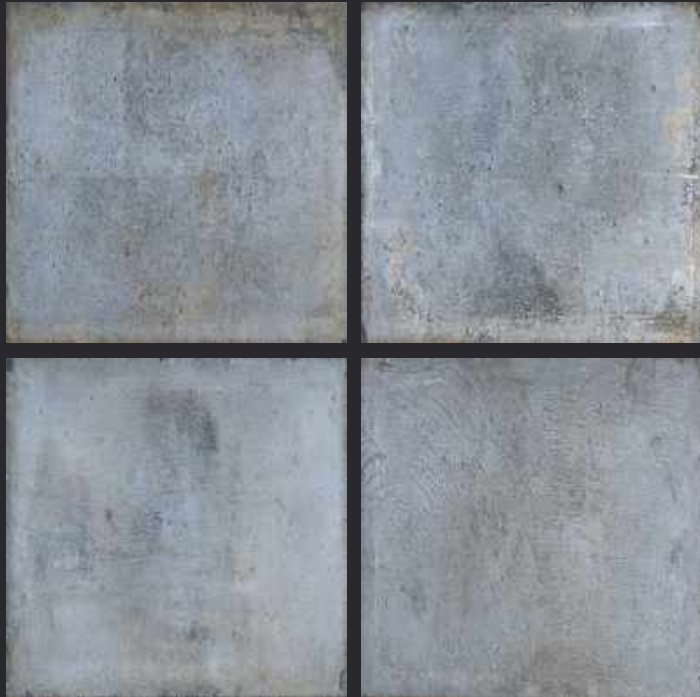

GLAZED
VITRIFIED TILES

600x
600mm

Random Face