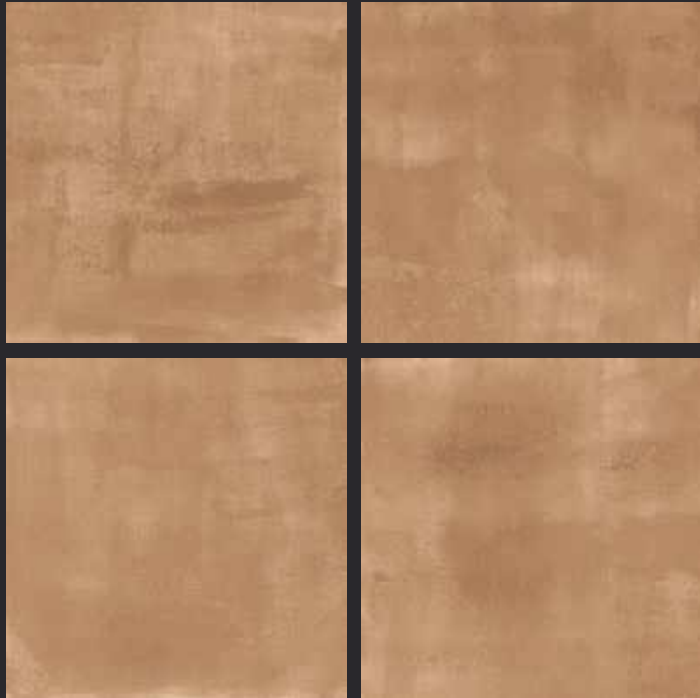

GLAZED
VITRIFIED TILES

600x
600mm

Random Face