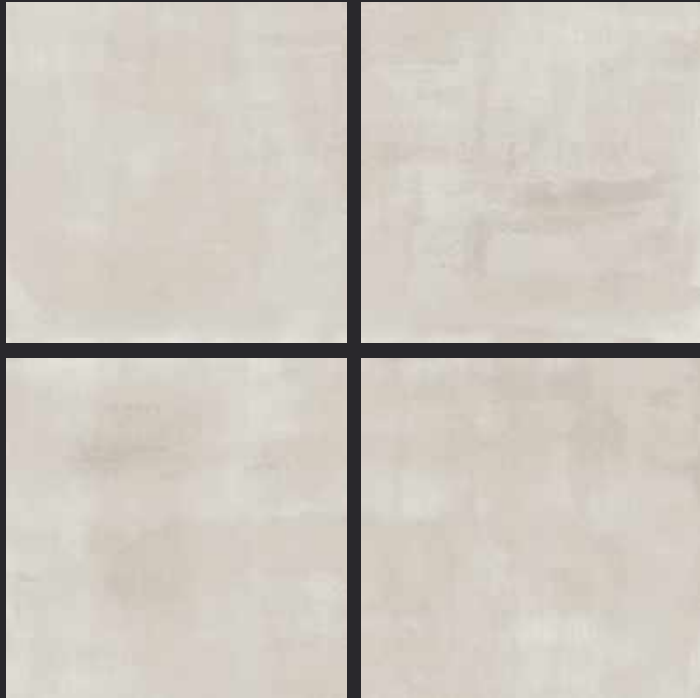

GLAZED
VITRIFIED TILES

600x
600mm

Random Face