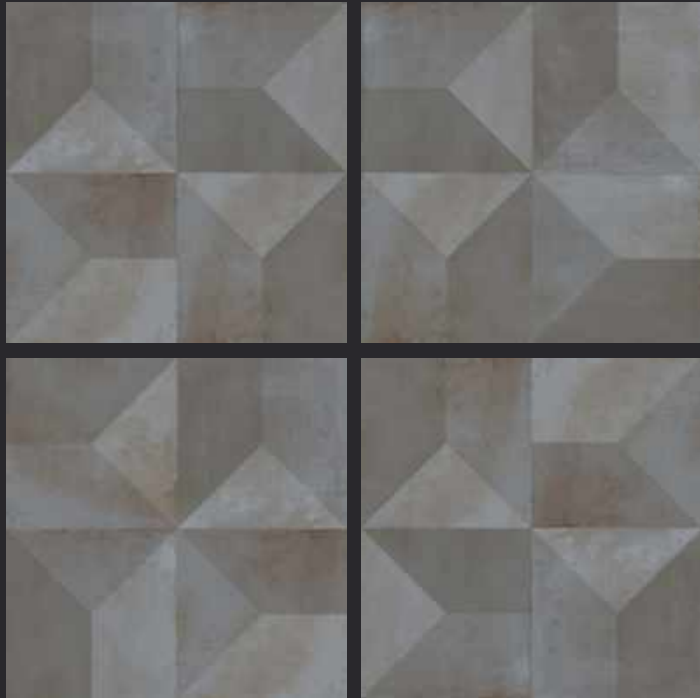

GLAZED
VITRIFIED TILES

600x
600mm

Random Face