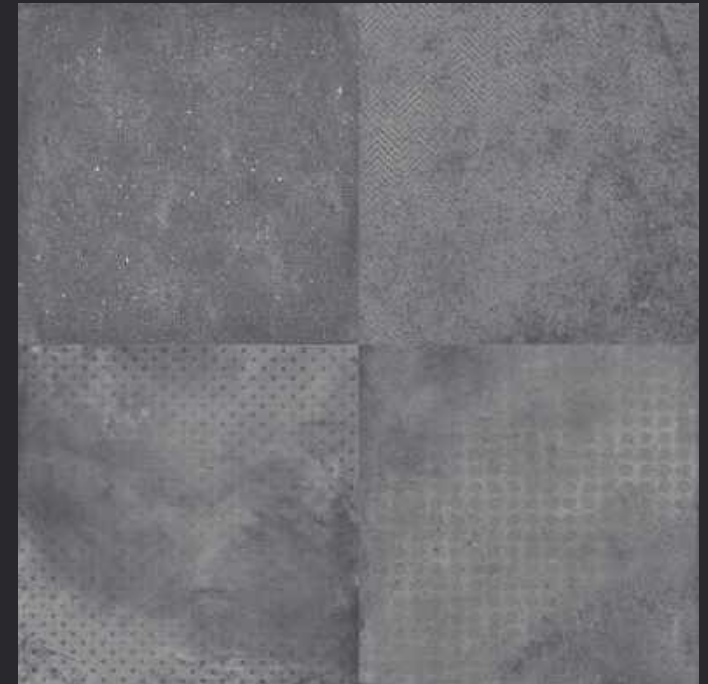

GLAZED
VITRIFIED TILES

600x
600mm

MAGNUS GRAPHITE DECOR (CARVING)
RUSTIC FINISH

EURO PALLET PACKING

Size	Pcs. Per Box	Sq. Mtr. Per Box	Sq. Ft. Per Box	Weight Per Box In Kgs. (approx)	Sq. Mtr. Per Container	Total Boxes Per Container	Boxes Per Pallet	Total Pallets Per Cont	Thickness (mm) (approx)	Weight / CTN (approx)
60x60cm	4 pcs.	1.44	15.5	27.5	1440.00	1000	50	20	9.00	27500