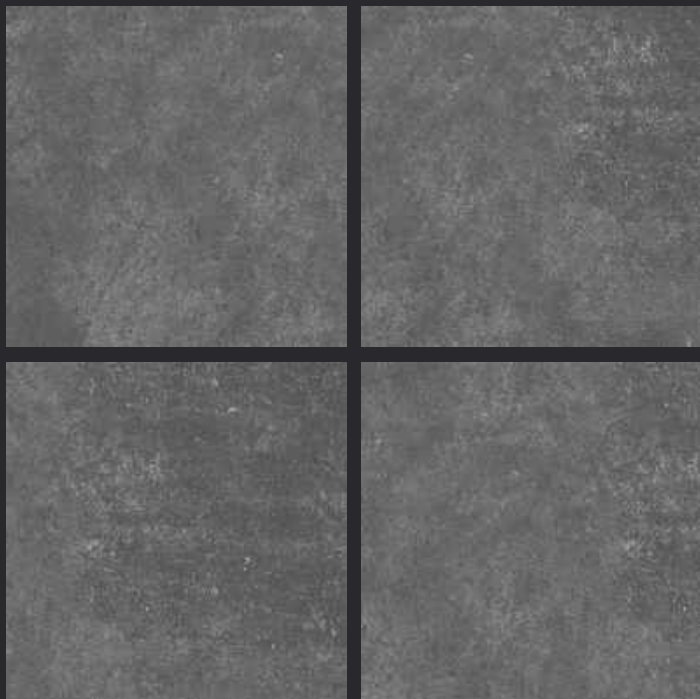

GLAZED
VITRIFIED TILES

600x
600mm

Random Face