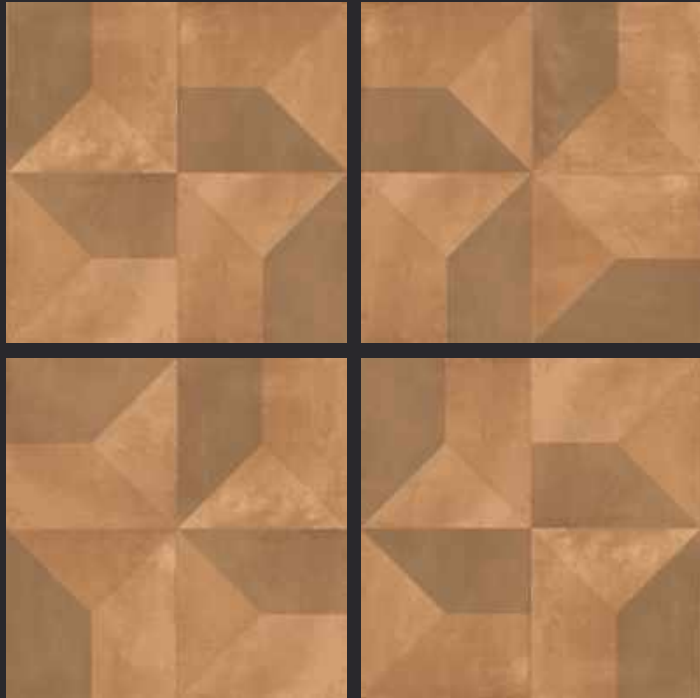

GLAZED
VITRIFIED TILES

600x
600mm

Random Face