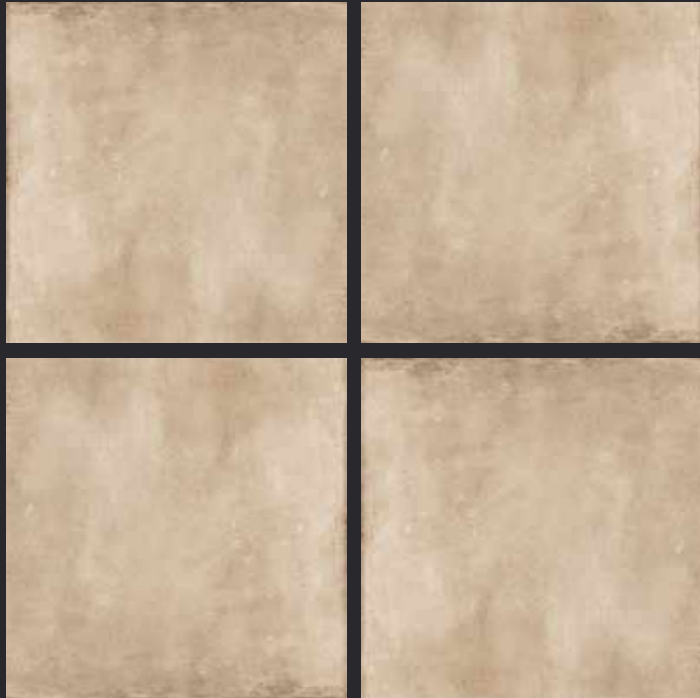

MAGNUS BROWN COLOUR

RUSTIC FINISH

EURO PALLET PACKING

Size	Pcs. Per Box	Sq. Mtr. Per Box	Sq. Ft. Per Box	Weight Per Box In Kgs. (approx)	Sq. Mtr. Per Container	Total Boxes Per Container	Boxes Per Pallet	Total Pallets Per Cont	Thickness (mm) (approx)	Weight / CTN (approx)
60x60cm	4 pcs.	1.44	15.5	27.5	1440.00	1000	50	20	9.00	27500