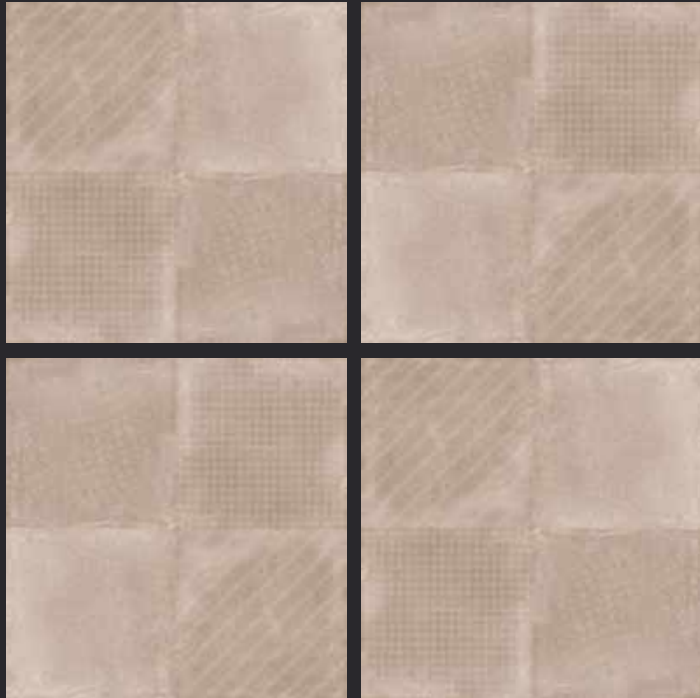

GLAZED
VITRIFIED TILES

600x
600mm

GEO BROWN DECOR (CARVING)

RUSTIC FINISH

EURO PALLET PACKING

Size	Pcs. Per Box	Sq. Mtr. Per Box	Sq. Ft. Per Box	Weight Per Box In Kgs. (approx)	Sq. Mtr. Per Container	Total Boxes Per Container	Boxes Per Pallet	Total Pallets Per Cont	Thickness (mm) (approx)	Weight / CTN (approx)
60x60cm	4 pcs.	1.44	15.5	27.5	1440.00	1000	50	20	9.00	27500