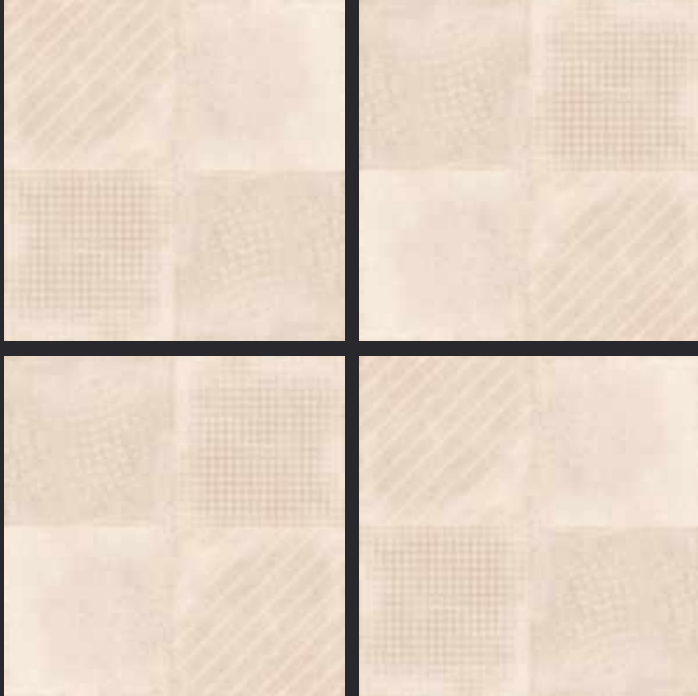

GLAZED
VITRIFIED TILES

600x
600mm

GEO BEIGE DECOR (CARVING)

RUSTIC FINISH

EURO PALLET PACKING

Size	Pcs. Per Box	Sq. Mtr. Per Box	Sq. Ft. Per Box	Weight Per Box In Kgs. (approx)	Sq. Mtr. Per Container	Total Boxes Per Container	Boxes Per Pallet	Total Pallets Per Cont	Thickness (mm) (approx)	Weight / CTN (approx)
60x60cm	4 pcs.	1.44	15.5	27.5	1440.00	1000	50	20	9.00	27500